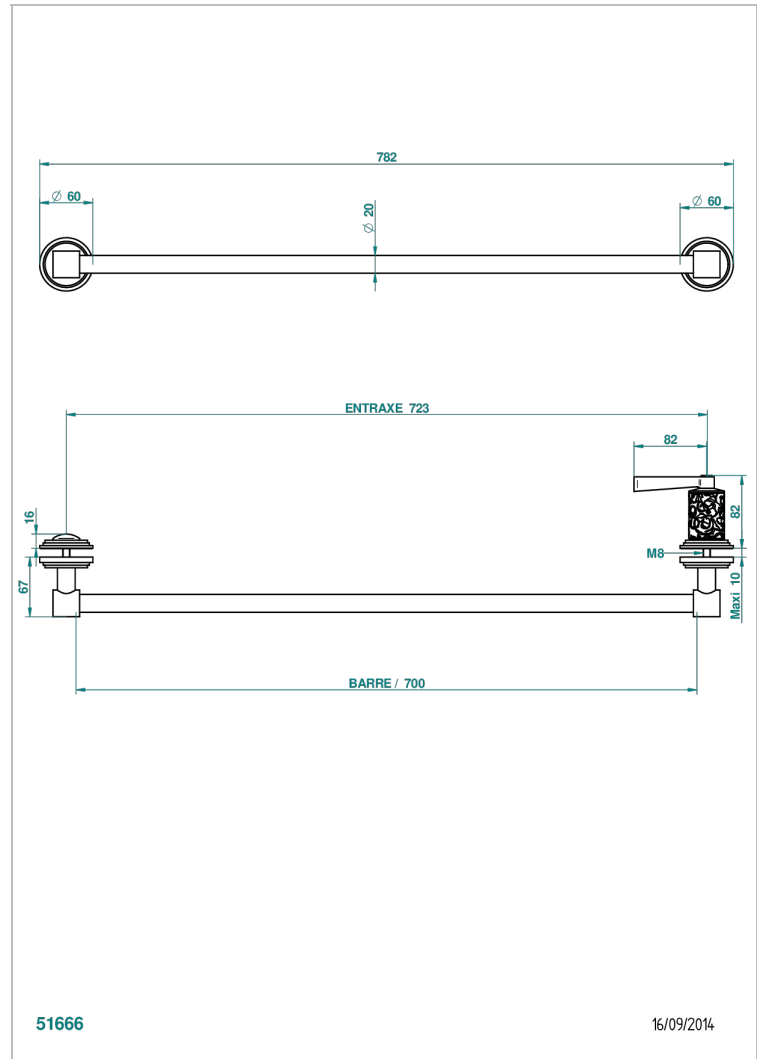

FROUFROU WITH LEVER

G2P-514V

THG[®]
PARIS

Towel rail with one rail lg 600 mm for glass door with knob on side and escutcheon the other side

CHARACTERISTIC

- Froufrou with lever
- Towel rail with one rail lg 600 mm for glass door with knob on side and escutcheon the other side

AVAILABLE FINITIONS

Antique nickel - H28
Black ceram - D30
Blush PVD - H62
Brass color PVD - H49
Brown bronze color PVD - F33
Gold color PVD - H52

Graphite PVD - H64
Matt Umber PVD - H67
Matt blush PVD - H60
Matt brass color PVD - H50
Matt brown bronze color PVD - F34
Matt chrome - C02