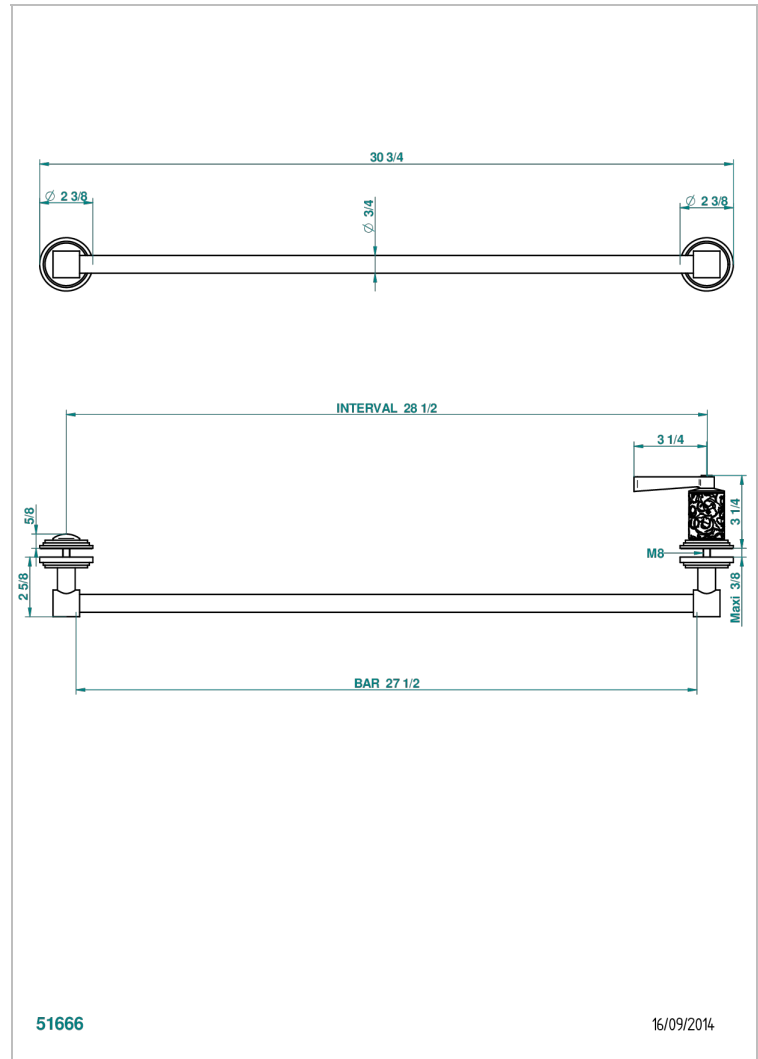

FROUFROU CON MANETAS

G2P-514V

THG[®]
PARIS

Towel rail with one rail lg 600 mm for glass door with knob on side and escutcheon the other side

CARACTERÍSTICAS

- Froufrou con manetas
- Towel rail with one rail lg 600 mm for glass door with knob on side and escutcheon the other side