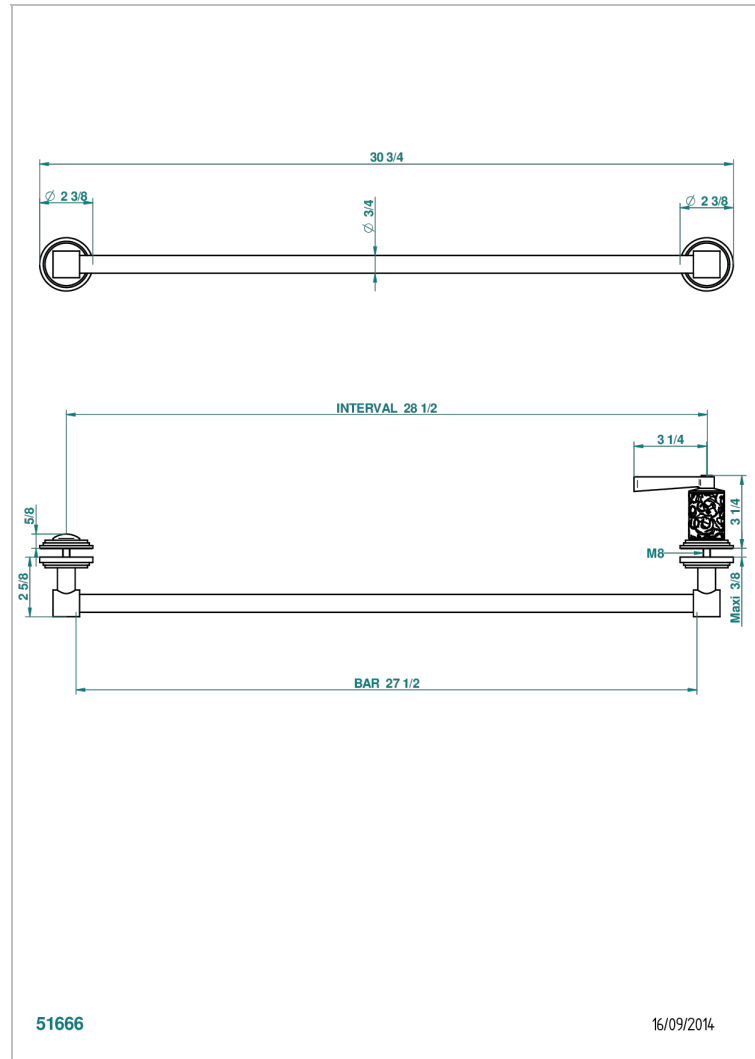

FROUFROU WITH LEVER

G2P-514V

THG[®]
PARIS

Towel rail with one rail lg 600 mm for glass door with knob on side and escutcheon the other side

CHARACTERISTIC

- Froufrou with lever
- Towel rail with one rail lg 600 mm for glass door with knob on side and escutcheon the other side