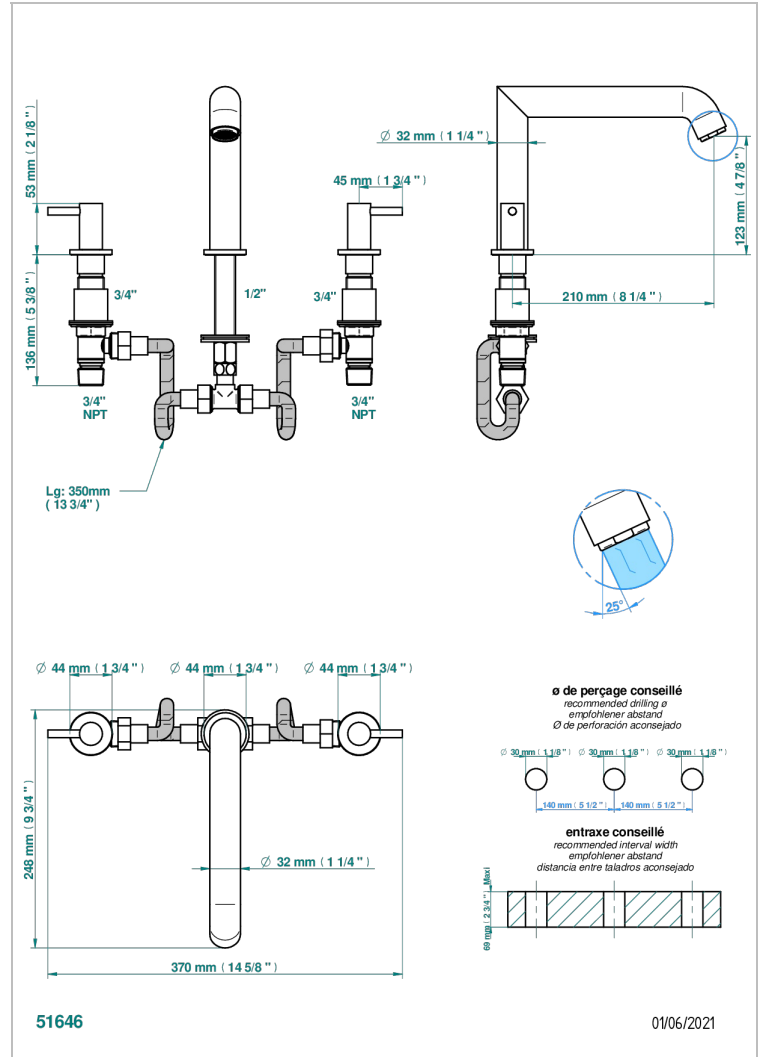

# NANO WITH LEVER

G5B-25SGB

Rim mounted 3-hole bath mixer, super goliath low spout

## CHARACTERISTIC

- Nano with lever
- Rim mounted 3-hole bath mixer, super goliath low spout

## TECHNICAL SPECS

- Recommandé : 3 bars (max. 5 bars) - Advised : 43,5 psi (max. 72 psi)
- Bec : 35 l/min à 3 bars
- Spout : 9.26 gpm at 43.5 psi