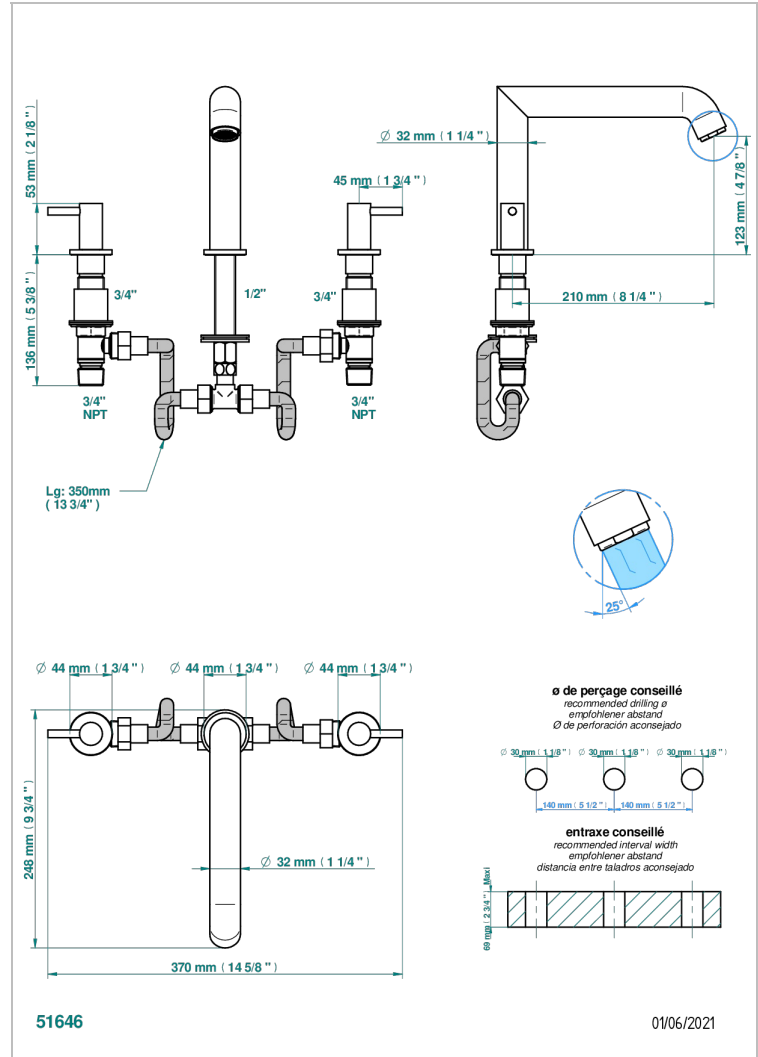

NANO WITH LEVER

G5B-25SGB

Rim mounted 3-hole bath mixer, super goliath low spout

CHARACTERISTIC

- Nano with lever
- Rim mounted 3-hole bath mixer, super goliath low spout

TECHNICAL SPECS

- Recommandé : 3 bars (max. 5 bars) - Advised : 43,5 psi (max. 72 psi)
- Bec : 35 l/min à 3 bars
- Spout : 9.26 gpm at 43.5 psi

AVAILABLE FINITIONS

Antique nickel - H28
Black ceram - D30
Matt chrome - C02
Matt gold - F07
Matt nickel (color finish) - C01
Polished chrome (color finish) - A02

Polished chrome / Polished gold (color finish) - G02
Polished gold (color finish) - F01
Polished nickel - B01
Soft gold - F30
Soft matt gold - F31