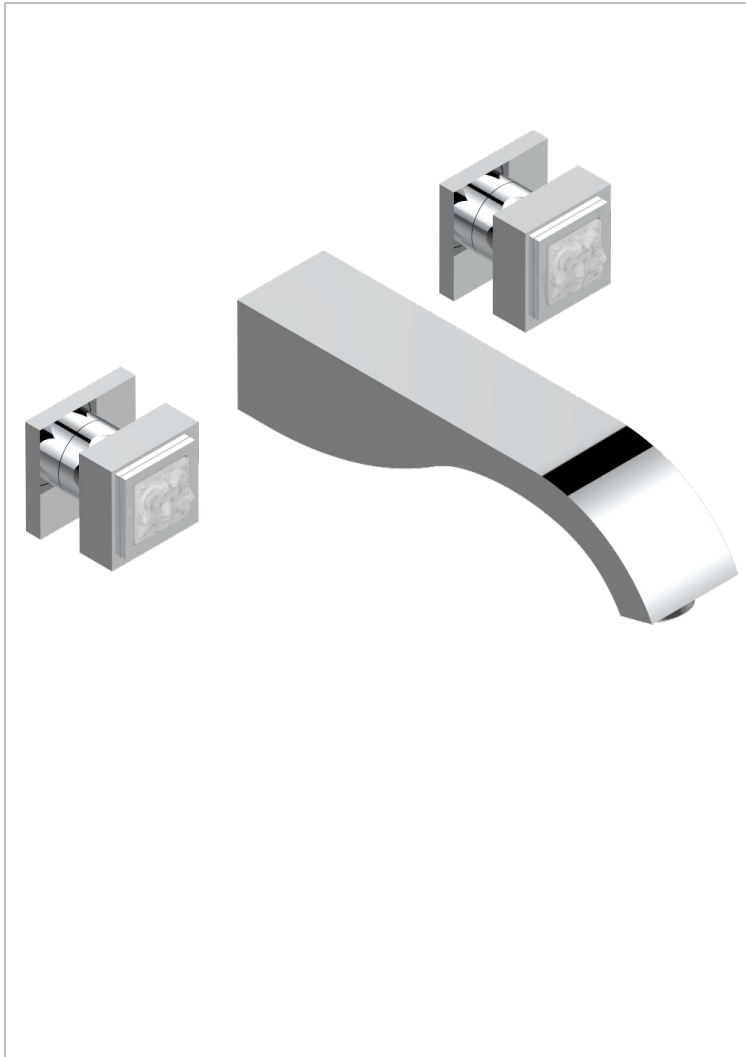

# MASQUE DE FEMME SMOOTH METAL

A2U-40SGBUS

Trim for wall mounted 3-hole lavatory set only

51630

17/12/2013

## CHARACTERISTIC

- Masque de Femme Smooth metal
- Trim for wall mounted 3-hole lavatory set only

## RELATED SKU'S

- Ref. G00-40AM/US Rough parts for wall set (one counter clockwise and one clockwise cartridges)