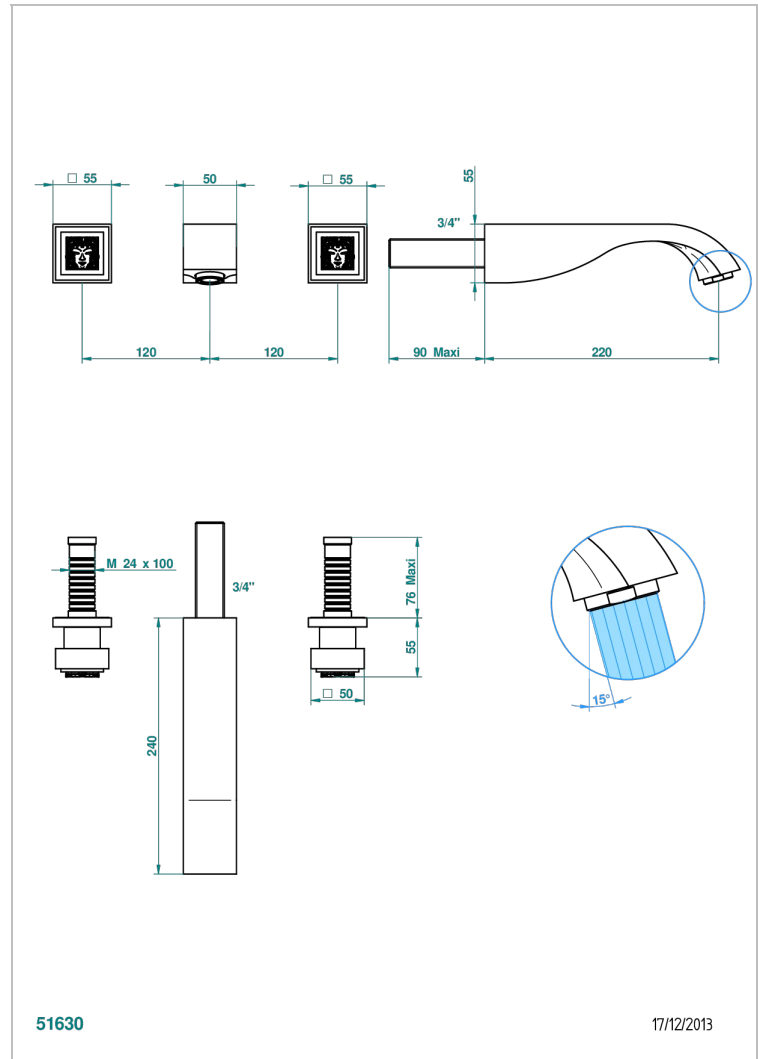

# MASQUE DE FEMME SMOOTH METAL

A2U-40SGBUS

Trim for wall mounted 3-hole lavatory set only

51630

17/12/2013

## CHARACTERISTIC

- Masque de Femme Smooth metal
- Trim for wall mounted 3-hole lavatory set only

## RELATED SKU'S

- Ref. G00-40AM/US Rough parts for wall set (one counter clockwise and one clockwise cartridges)