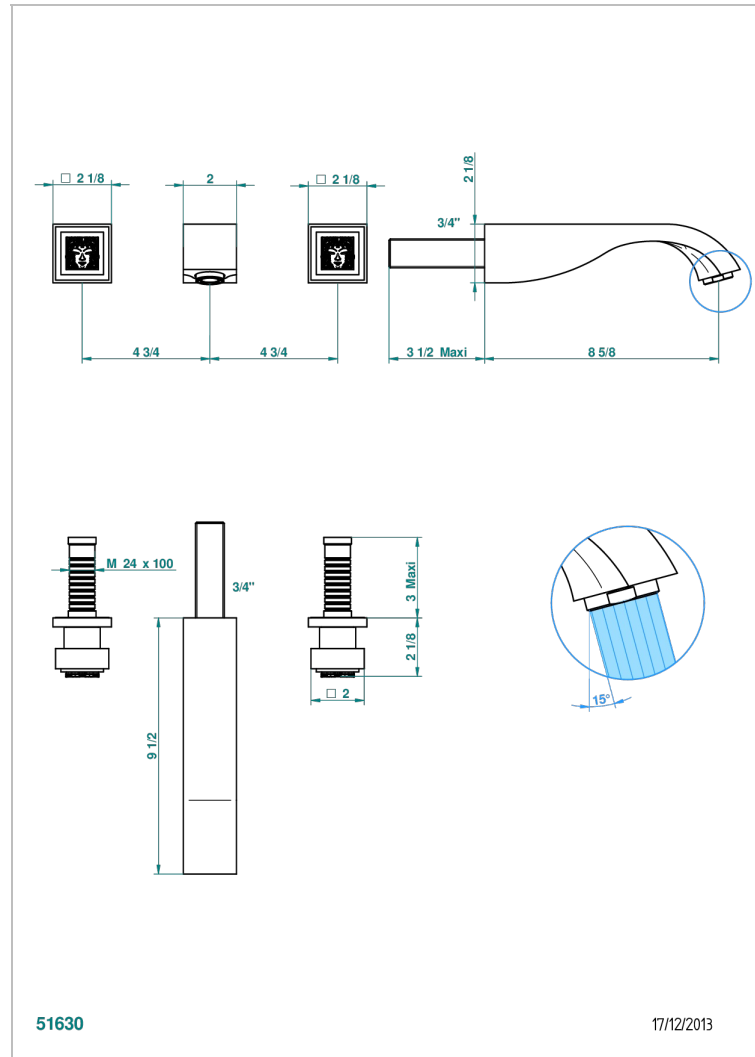

MASQUE DE FEMME SMOOTH METAL

A2U-40SGBUS

Trim for wall mounted 3-hole lavatory set only

51630

17/12/2013

CHARACTERISTIC

- Masque de Femme Smooth metal
- Trim for wall mounted 3-hole lavatory set only

TECHNICAL SPECS

- Recommandé : 3 bars (max. 5 bars) - Advised : 43,5 psi (max. 72 psi)
- 15 l/min à 3 bars (4 gpm at 43.5 psi)

RELATED SKU'S

- Ref. G00-40AM/US Rough parts for wall set (one counter clockwise and one clockwise cartridges)