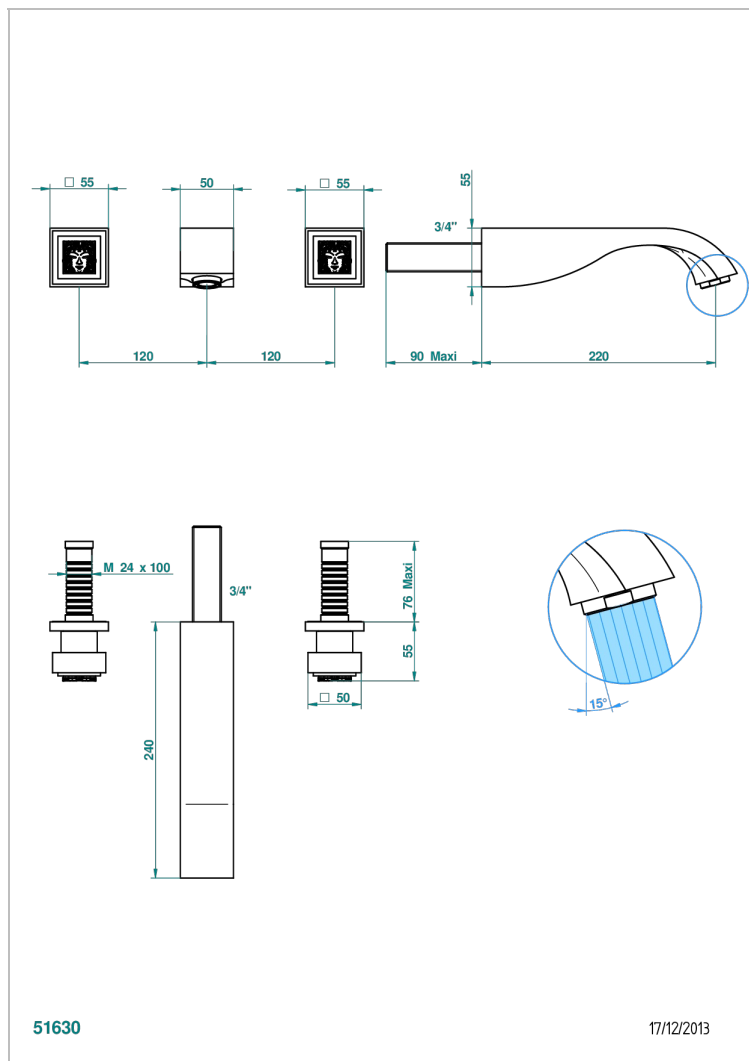

# MASQUE DE FEMME, METAL LISO

A2U-40SGB

Trim only for wall mounted 3-hole basin mixer

THG<sup>®</sup>  
PARIS

## CARACTERÍSTICAS

- Masque de Femme, metal liso
- Trim only for wall mounted 3-hole basin mixer

## ESPECIFICACIONES TÉCNICAS

- Recommandé : 3 bars (max. 5 bars) - Advised : 43,5 psi (max. 72 psi)
- 15 l/min à 3 bars (4 gpm at 43.5 psi)

## PRODUCTOS RELACIONADOS

- Ref. G00-40AC Rough parts for wall mounted 3 hole mixer, cross handle version
- Ref. G00-40AM Rough parts for wall mounted 3 hole mixer, lever handle version