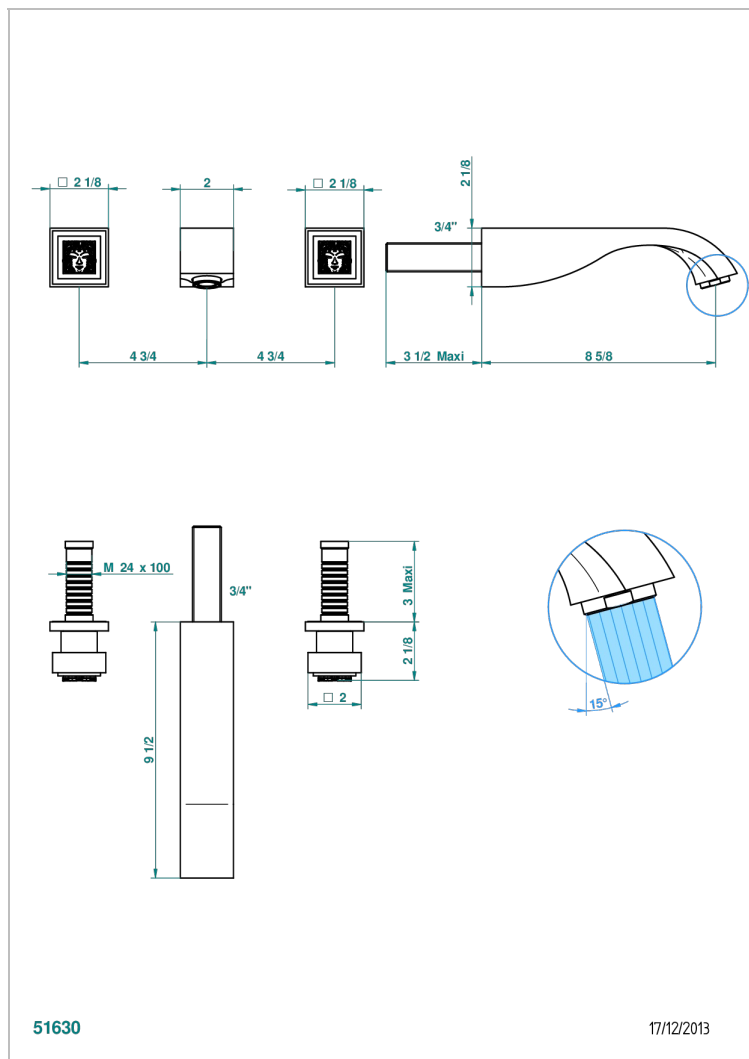

MASQUE DE FEMME, METAL LISO

A2U-40SGB

Trim only for wall mounted 3-hole basin mixer

THG[®]
PARIS

CARACTERÍSTICAS

- Masque de Femme, metal liso
- Trim only for wall mounted 3-hole basin mixer

ESPECIFICACIONES TÉCNICAS

- Recommandé : 3 bars (max. 5 bars) - Advised : 43,5 psi (max. 72 psi)
- 15 l/min à 3 bars (4 gpm at 43.5 psi)

PRODUCTOS RELACIONADOS

- Ref. G00-40AC Rough parts for wall mounted 3 hole mixer, cross handle version
- Ref. G00-40AM Rough parts for wall mounted 3 hole mixer, lever handle version