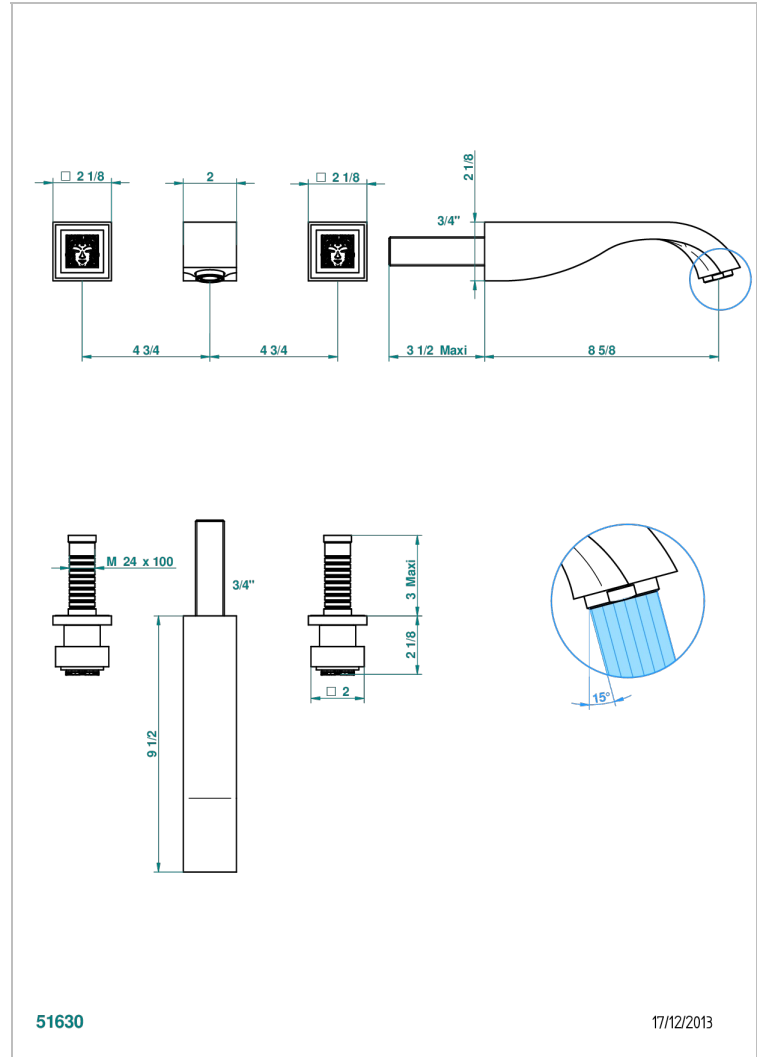

MASQUE DE FEMME SMOOTH METAL

A2U-40SGB

Trim only for wall mounted 3-hole basin mixer

51630

17/12/2013

CHARACTERISTIC

- Masque de Femme Smooth metal
- Trim only for wall mounted 3-hole basin mixer

TECHNICAL SPECS

- Recommandé : 3 bars (max. 5 bars) - Advised : 43,5 psi (max. 72 psi)
- 15 l/min à 3 bars (4 gpm at 43.5 psi)

RELATED SKU'S

- Ref. G00-40AC Rough parts for wall mounted 3 hole mixer, cross handle version
- Ref. G00-40AM Rough parts for wall mounted 3 hole mixer, lever handle version