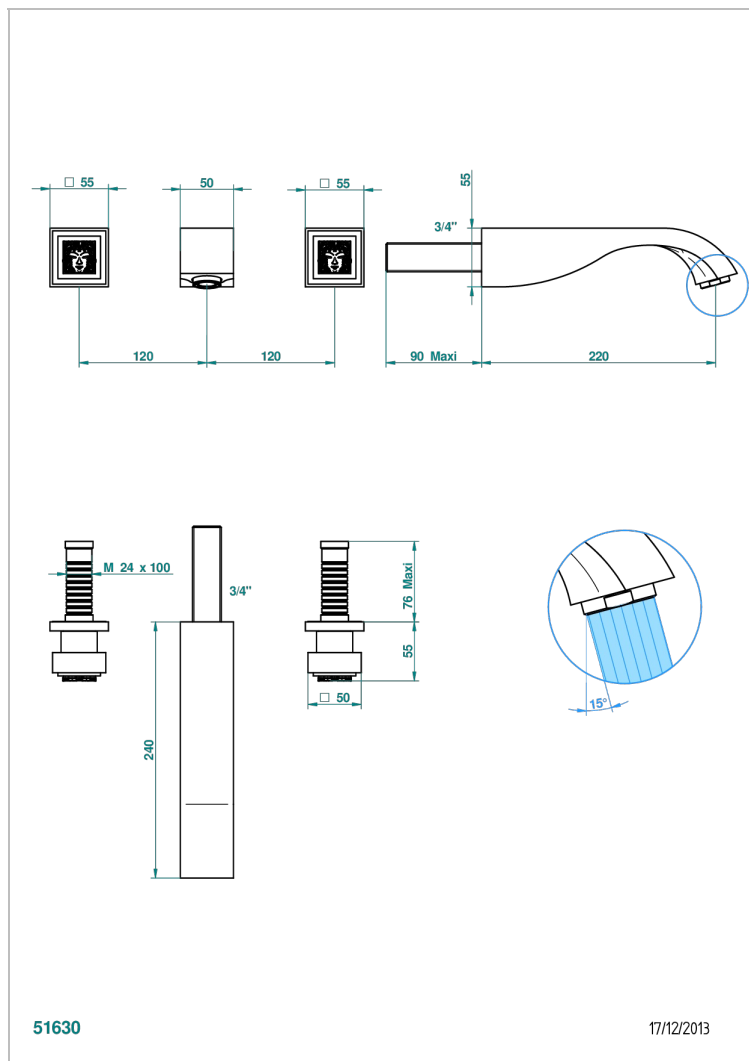

MASQUE DE FEMME, METAL LISO

A2U-40SGB

Trim only for wall mounted 3-hole basin mixer

THG[®]
PARIS

CARACTERÍSTICAS

- Masque de Femme, metal liso
- Trim only for wall mounted 3-hole basin mixer

ESPECIFICACIONES TÉCNICAS

- Recommandé : 3 bars (max. 5 bars) - Advised : 43,5 psi (max. 72 psi)
- 15 l/min à 3 bars (4 gpm at 43.5 psi)

PRODUCTOS RELACIONADOS

- Ref. G00-40AC Rough parts for wall mounted 3 hole mixer, cross handle version
- Ref. G00-40AM Rough parts for wall mounted 3 hole mixer, lever handle version