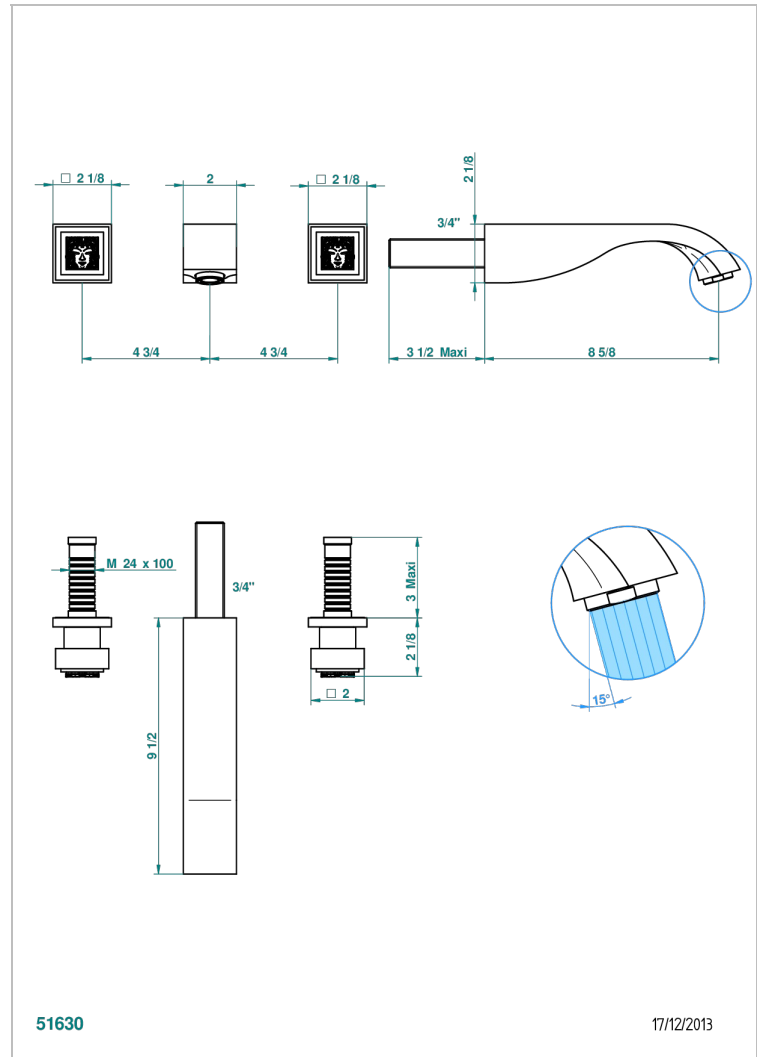

MASQUE DE FEMME, METAL LISO

A2U-40SGB

Trim only for wall mounted 3-hole basin mixer

THG[®]
PARIS

CARACTERÍSTICAS

- Masque de Femme, metal liso
- Trim only for wall mounted 3-hole basin mixer

ESPECIFICACIONES TÉCNICAS

- Recommandé : 3 bars (max. 5 bars) - Advised : 43,5 psi (max. 72 psi)
- 15 l/min à 3 bars (4 gpm at 43.5 psi)

PRODUCTOS RELACIONADOS

- Ref. G00-40AC Rough parts for wall mounted 3 hole mixer, cross handle version
- Ref. G00-40AM Rough parts for wall mounted 3 hole mixer, lever handle version