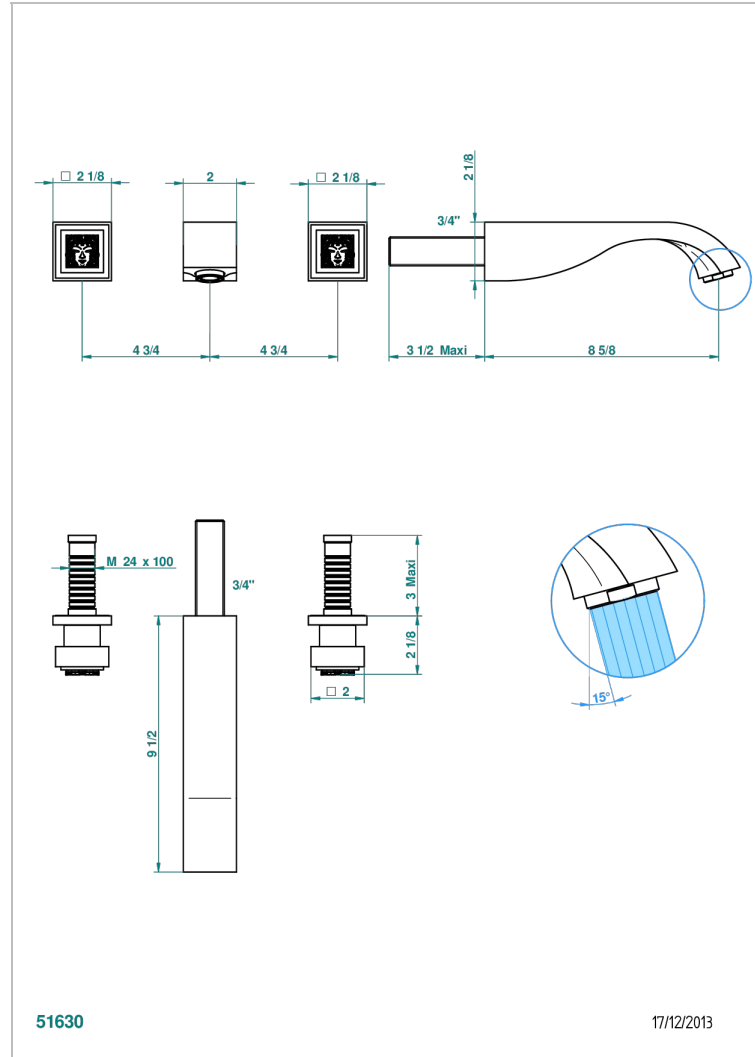

MASQUE DE FEMME SMOOTH METAL

A2U-40SGB

Trim only for wall mounted 3-hole basin mixer

THG[®]
PARIS

51630

17/12/2013

CHARACTERISTIC

- Masque de Femme Smooth metal
- Trim only for wall mounted 3-hole basin mixer

TECHNICAL SPECS

- Recommandé : 3 bars (max. 5 bars) - Advised : 43,5 psi (max. 72 psi)
- 15 l/min à 3 bars (4 gpm at 43.5 psi)

RELATED SKU'S

- Ref. G00-40AC Rough parts for wall mounted 3 hole mixer, cross handle version
- Ref. G00-40AM Rough parts for wall mounted 3 hole mixer, lever handle version