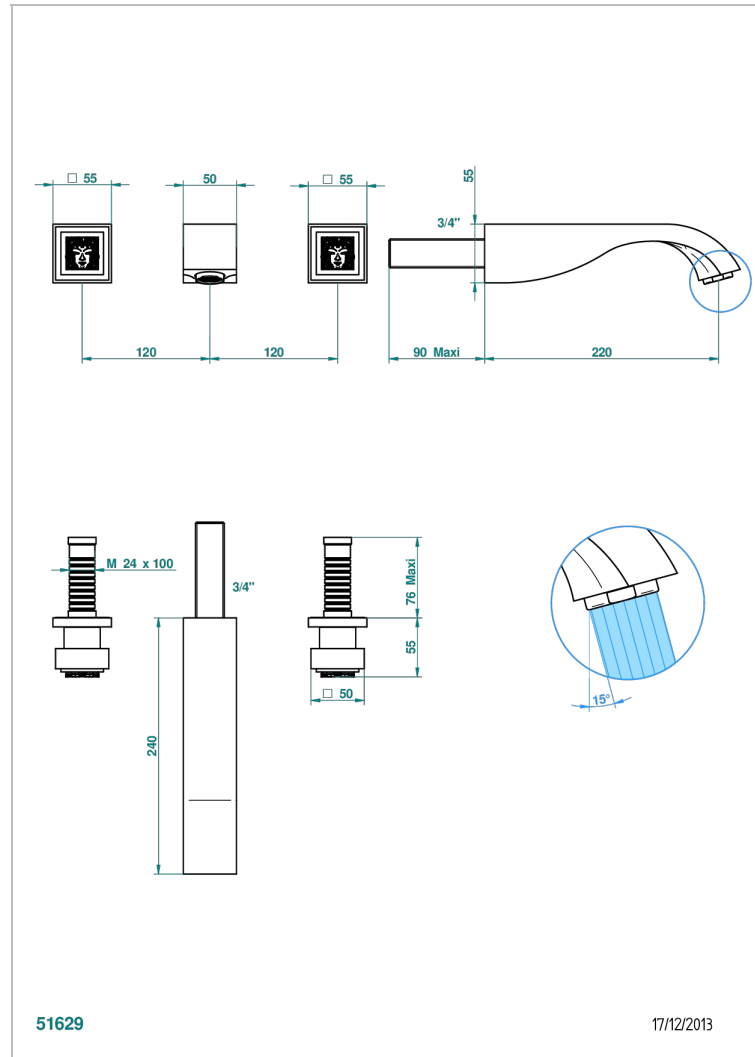

MASQUE DE FEMME SMOOTH METAL

A2U-41SGB

Trim for wall mounted 3-hole bath set only

THG[®]
PARIS

51629

17/12/2013

CHARACTERISTIC

- Masque de Femme Smooth metal
- Trim for wall mounted 3-hole bath set only

TECHNICAL SPECS

- Recommandé : 3 bars (max. 5 bars) - Advised : 43,5 psi (max. 72 psi)
- Bec : 35 l/min à 3 bars
- Spout : 9.26 gpm at 43.5 psi

RELATED SKU'S

- Ref. G00-40AM/US Rough parts for wall set (one counter clockwise and one clockwise cartridges)