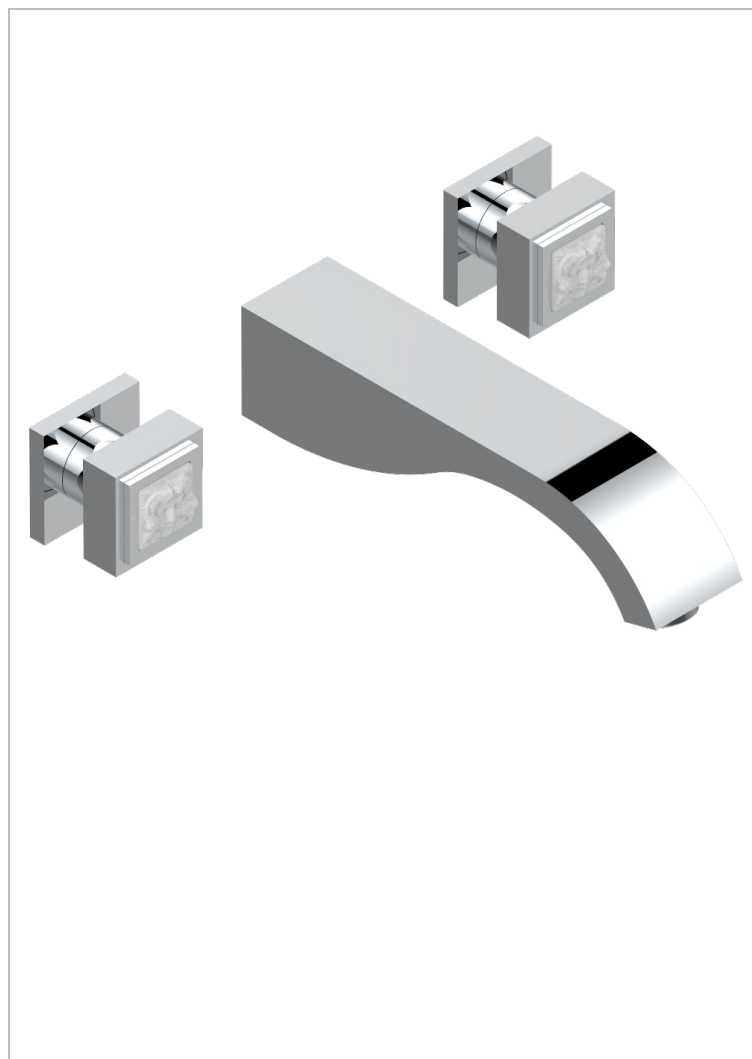

# MASQUE DE FEMME SMOOTH METAL

A2U-41SGB

Trim for wall mounted 3-hole bath set only

51629

17/12/2013

## CHARACTERISTIC

- Masque de Femme Smooth metal
- Trim for wall mounted 3-hole bath set only

## TECHNICAL SPECS

- Recommandé : 3 bars (max. 5 bars) - Advised : 43,5 psi (max. 72 psi)
- Bec : 35 l/min à 3 bars
- Spout : 9.26 gpm at 43.5 psi

## RELATED SKU'S

- Ref. G00-40AM/US Rough parts for wall set (one counter clockwise and one clockwise cartridges)