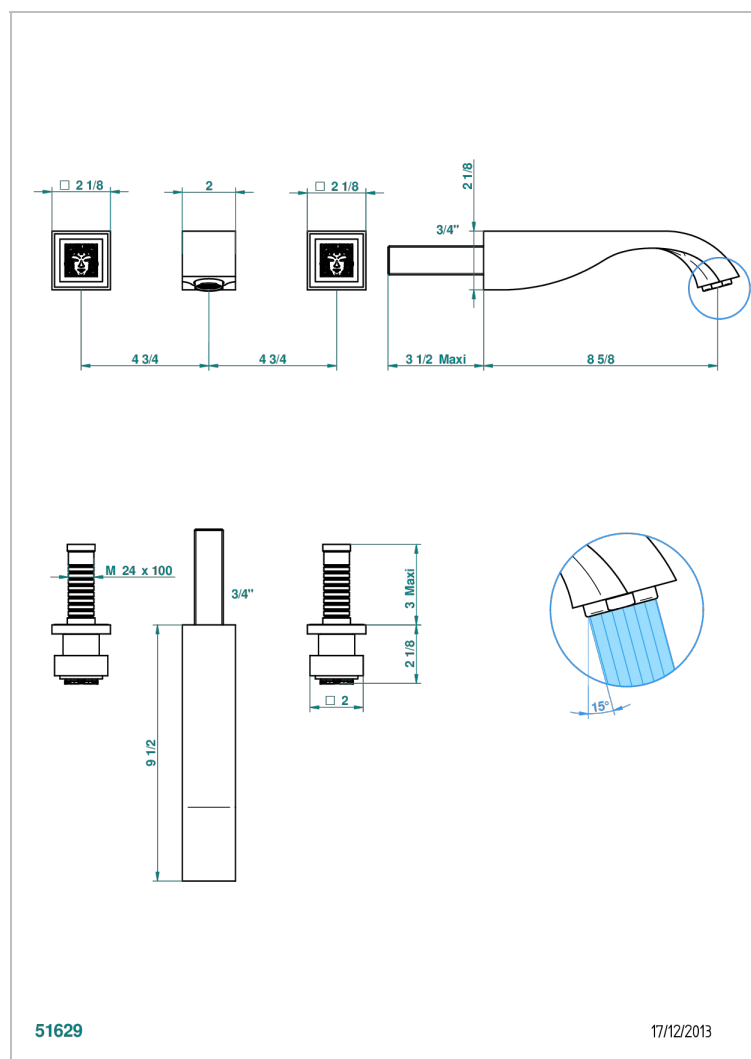

# MASQUE DE FEMME SMOOTH METAL

A2U-41SGB

Trim for wall mounted 3-hole bath set only

51629

17/12/2013

## CHARACTERISTIC

- Masque de Femme Smooth metal
- Trim for wall mounted 3-hole bath set only

## TECHNICAL SPECS

- Recommandé : 3 bars (max. 5 bars) - Advised : 43,5 psi (max. 72 psi)
- Bec : 35 l/min à 3 bars
- Spout : 9.26 gpm at 43.5 psi

## RELATED SKU'S

- Ref. G00-40AM/US Rough parts for wall set (one counter clockwise and one clockwise cartridges)