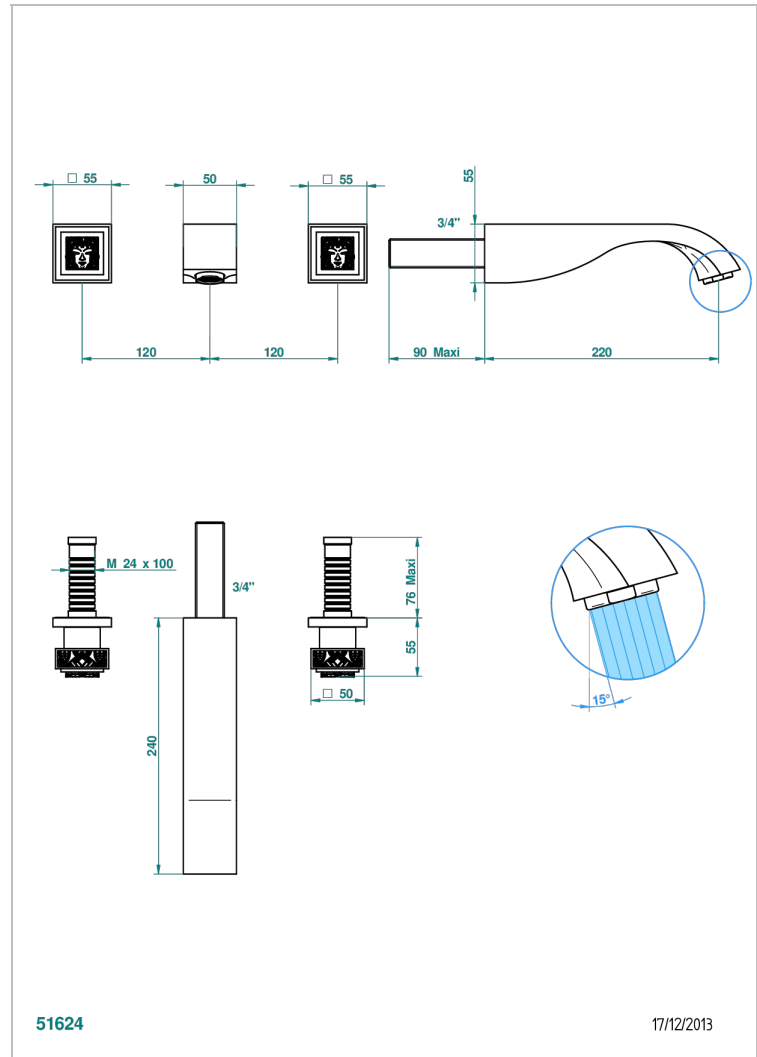

# MASQUE DE FEMME LUNAIRE

A2R-40SGBUS

Trim for wall mounted 3-hole lavatory set only

THG<sup>®</sup>  
PARIS

## CHARACTERISTIC

- Masque de Femme Lunaire
- Trim for wall mounted 3-hole lavatory set only

## TECHNICAL SPECS

- Recommandé : 3 bars (max. 5 bars) - Advised : 43,5 psi (max. 72 psi)
- 15 l/min à 3 bars (4 gpm at 43.5 psi)

## RELATED SKU'S

- Ref. G00-40AM/US Rough parts for wall set (one counter clockwise and one clockwise cartridges)