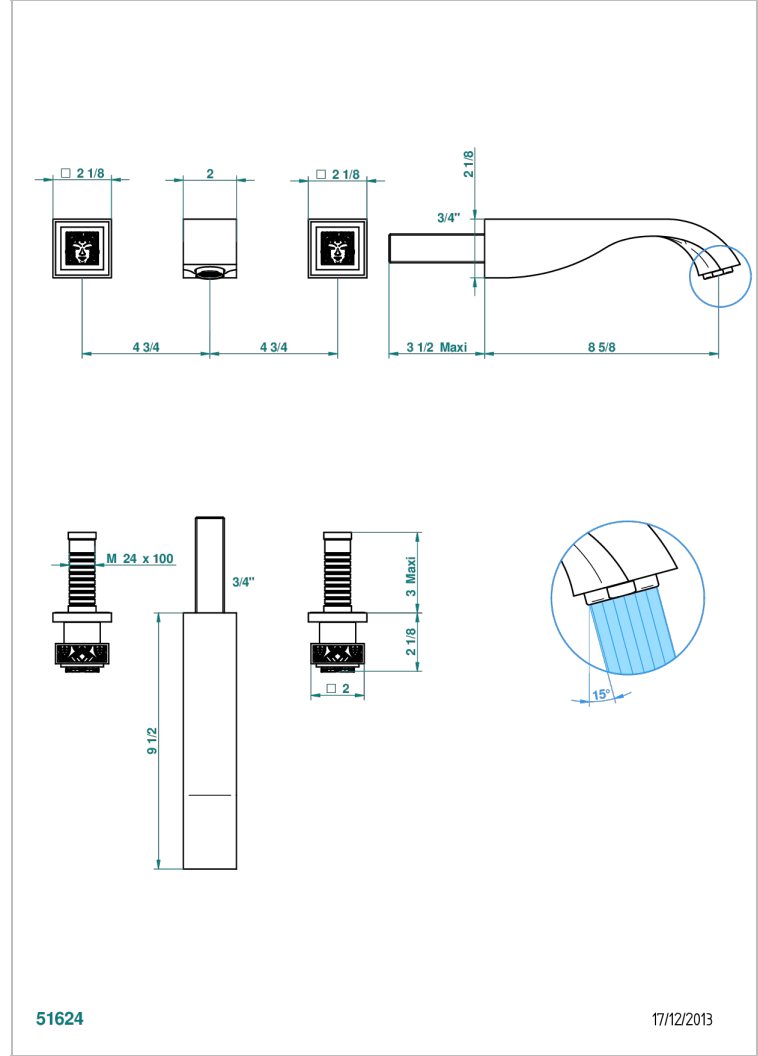

MASQUE DE FEMME LUNAIRE

A2R-40SGBUS

Trim for wall mounted 3-hole lavatory set only

THG[®]
PARIS

51624

17/12/2013

CHARACTERISTIC

- Masque de Femme Lunaire
- Trim for wall mounted 3-hole lavatory set only

TECHNICAL SPECS

- Recommandé : 3 bars (max. 5 bars) - Advised : 43,5 psi (max. 72 psi)
- 15 l/min à 3 bars (4 gpm at 43.5 psi)

RELATED SKU'S

- Ref. G00-40AM/US Rough parts for wall set (one counter clockwise and one clockwise cartridges)