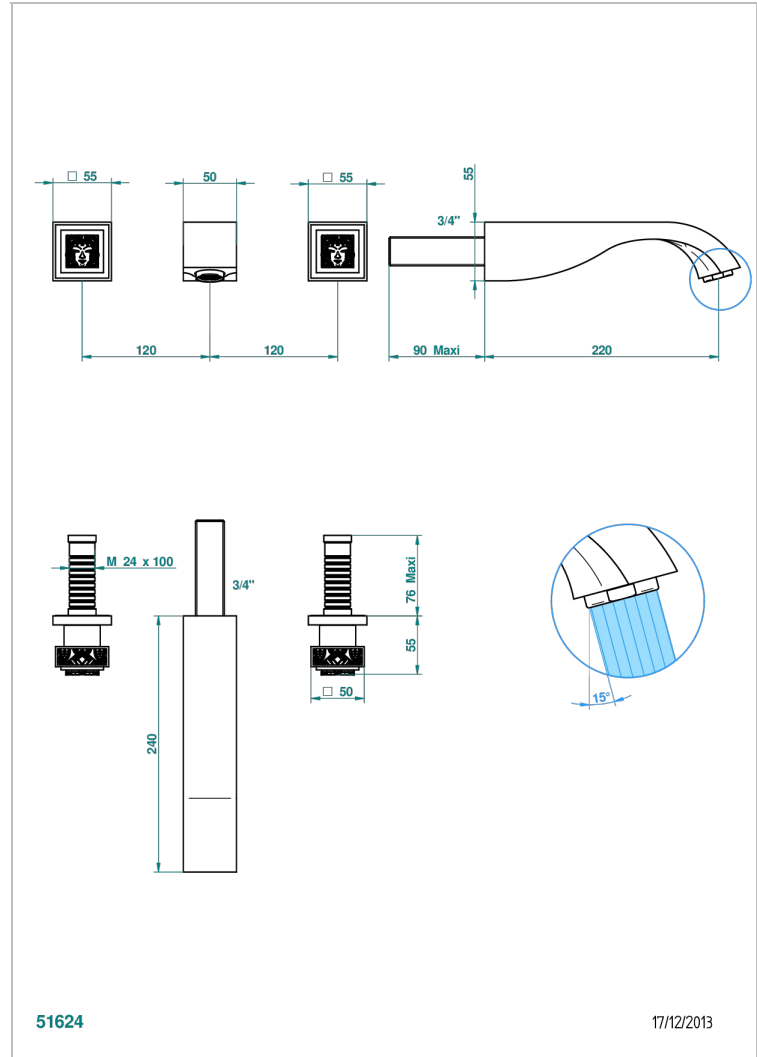

MASQUE DE FEMME LUNAIRE

A2R-40SGB

Trim only for wall mounted 3-hole basin mixer

THG[®]
PARIS

CHARACTERISTIC

- Masque de Femme Lunaire
- Trim only for wall mounted 3-hole basin mixer

TECHNICAL SPECS

- Recommandé : 3 bars (max. 5 bars) - Advised : 43,5 psi (max. 72 psi)
- 15 l/min à 3 bars (4 gpm at 43.5 psi)

RELATED SKU'S

- Ref. G00-40AC Rough parts for wall mounted 3 hole mixer, cross handle version
- Ref. G00-40AM Rough parts for wall mounted 3 hole mixer, lever handle version

AVAILABLE FINITIONS

Black ceram - D30
Matt chrome - C02
Matt gold - F07
Matt nickel (color finish) - C01
Polished chrome (color finish) - A02
Polished chrome / Polished gold (color finish) - G02