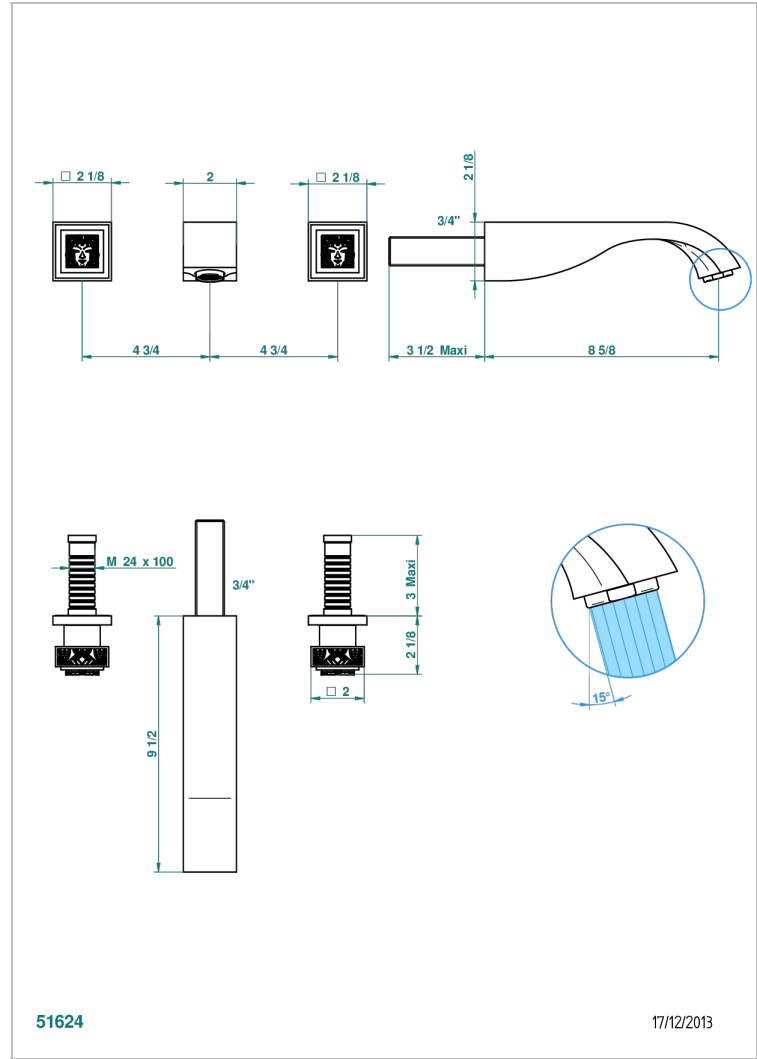

# MASQUE DE FEMME LUNAIRE

A2R-40SGB

Trim only for wall mounted 3-hole basin mixer

THG<sup>®</sup>  
PARIS

51624

17/12/2013

## CHARACTERISTIC

- Masque de Femme Lunaire
- Trim only for wall mounted 3-hole basin mixer

## TECHNICAL SPECS

- Recommandé : 3 bars (max. 5 bars) - Advised : 43,5 psi (max. 72 psi)
- 15 l/min à 3 bars (4 gpm at 43.5 psi)

## RELATED SKU'S

- Ref. G00-40AC Rough parts for wall mounted 3 hole mixer, cross handle version
- Ref. G00-40AM Rough parts for wall mounted 3 hole mixer, lever handle version