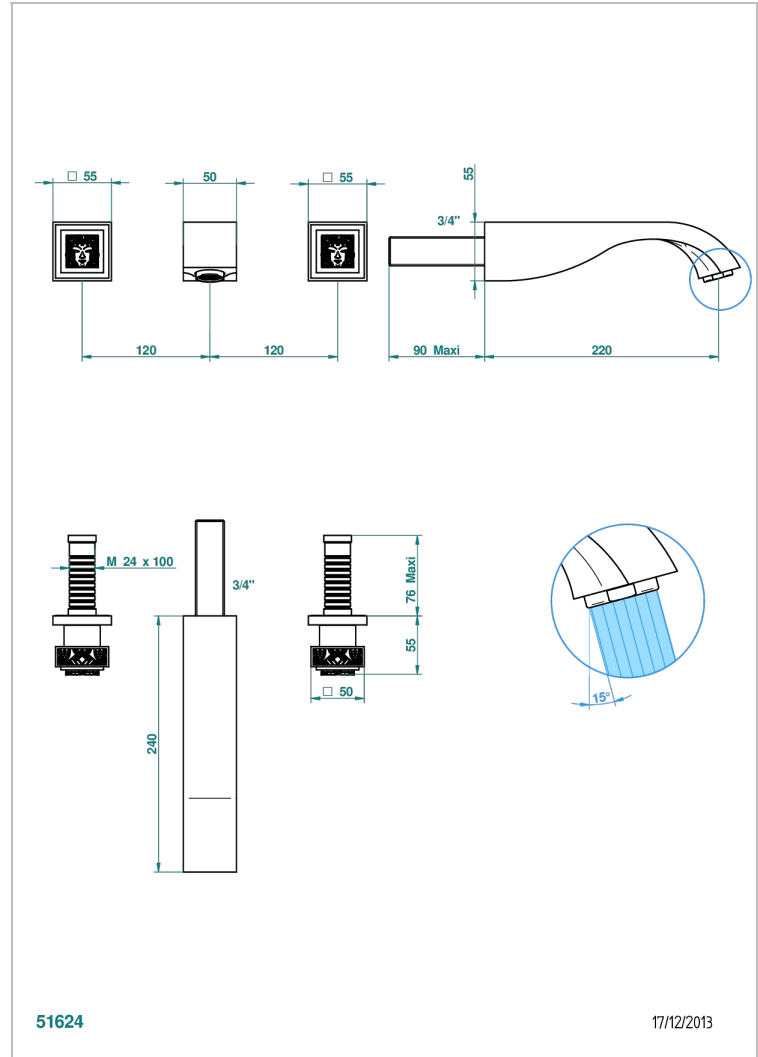

MASQUE DE FEMME LUNAIRE

A2R-40SGB

Trim only for wall mounted 3-hole basin mixer

THG[®]
PARIS

CARACTERÍSTICAS

- Masque de Femme Lunaire
- Trim only for wall mounted 3-hole basin mixer

ESPECIFICACIONES TÉCNICAS

- Recommandé : 3 bars (max. 5 bars) - Advised : 43,5 psi (max. 72 psi)
- 15 l/min à 3 bars (4 gpm at 43.5 psi)

PRODUCTOS RELACIONADOS

- Ref. G00-40AC Rough parts for wall mounted 3 hole mixer, cross handle version
- Ref. G00-40AM Rough parts for wall mounted 3 hole mixer, lever handle version