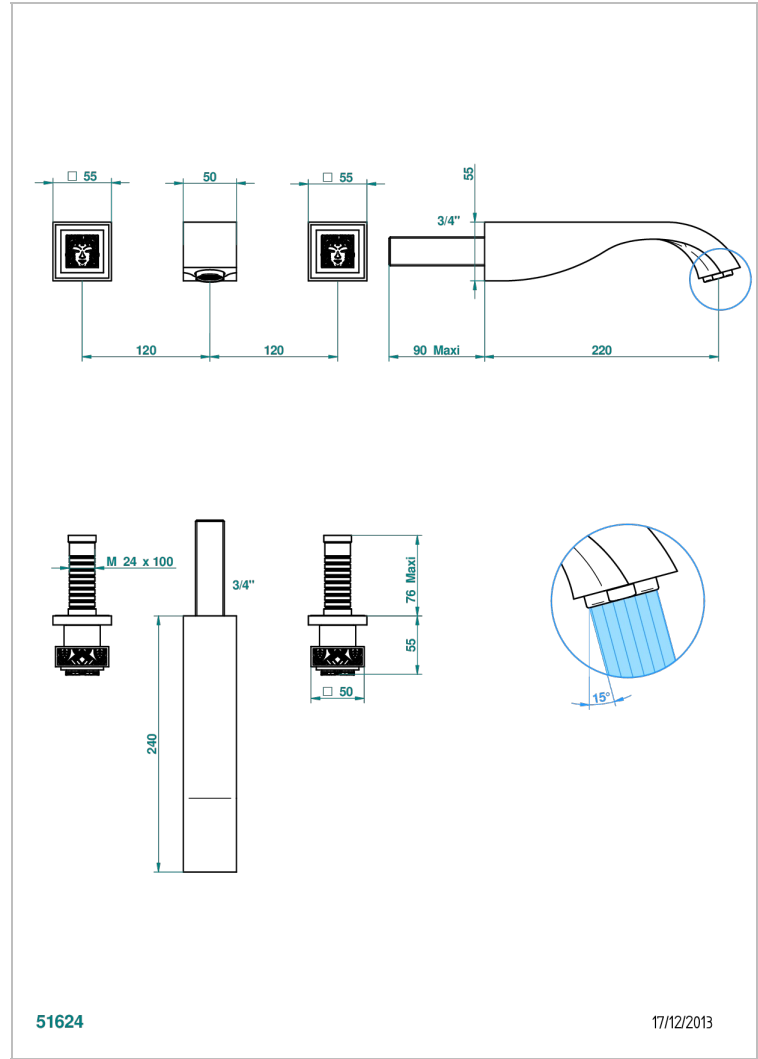

MASQUE DE FEMME LUNAIRE

A2R-40SGB

Trim only for wall mounted 3-hole basin mixer

THG[®]
PARIS

CHARACTERISTIC

- Masque de Femme Lunaire
- Trim only for wall mounted 3-hole basin mixer

TECHNICAL SPECS

- Recommandé : 3 bars (max. 5 bars) - Advised : 43,5 psi (max. 72 psi)
- 15 l/min à 3 bars (4 gpm at 43.5 psi)

RELATED SKU'S

- Ref. G00-40AC Rough parts for wall mounted 3 hole mixer, cross handle version
- Ref. G00-40AM Rough parts for wall mounted 3 hole mixer, lever handle version

AVAILABLE FINITIONS

Black ceram - D30
Matt chrome - C02
Matt gold - F07
Matt nickel (color finish) - C01
Polished chrome (color finish) - A02
Polished chrome / Polished gold (color finish) - G02