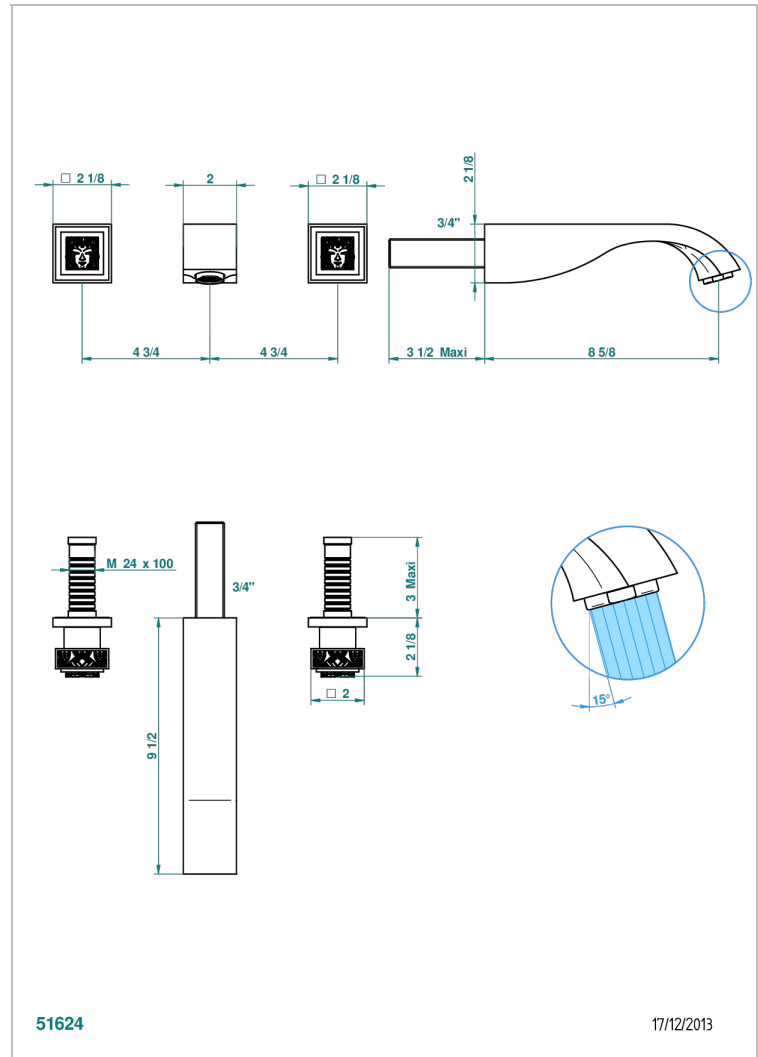

# MASQUE DE FEMME LUNAIRE

A2R-40SGB

Trim only for wall mounted 3-hole basin mixer

THG<sup>®</sup>  
PARIS

## CARACTERÍSTICAS

- Masque de Femme Lunaire
- Trim only for wall mounted 3-hole basin mixer

## ESPECIFICACIONES TÉCNICAS

- Recommandé : 3 bars (max. 5 bars) - Advised : 43,5 psi (max. 72 psi)
- 15 l/min à 3 bars (4 gpm at 43.5 psi)

## PRODUCTOS RELACIONADOS

- Ref. G00-40AC Rough parts for wall mounted 3 hole mixer, cross handle version
- Ref. G00-40AM Rough parts for wall mounted 3 hole mixer, lever handle version