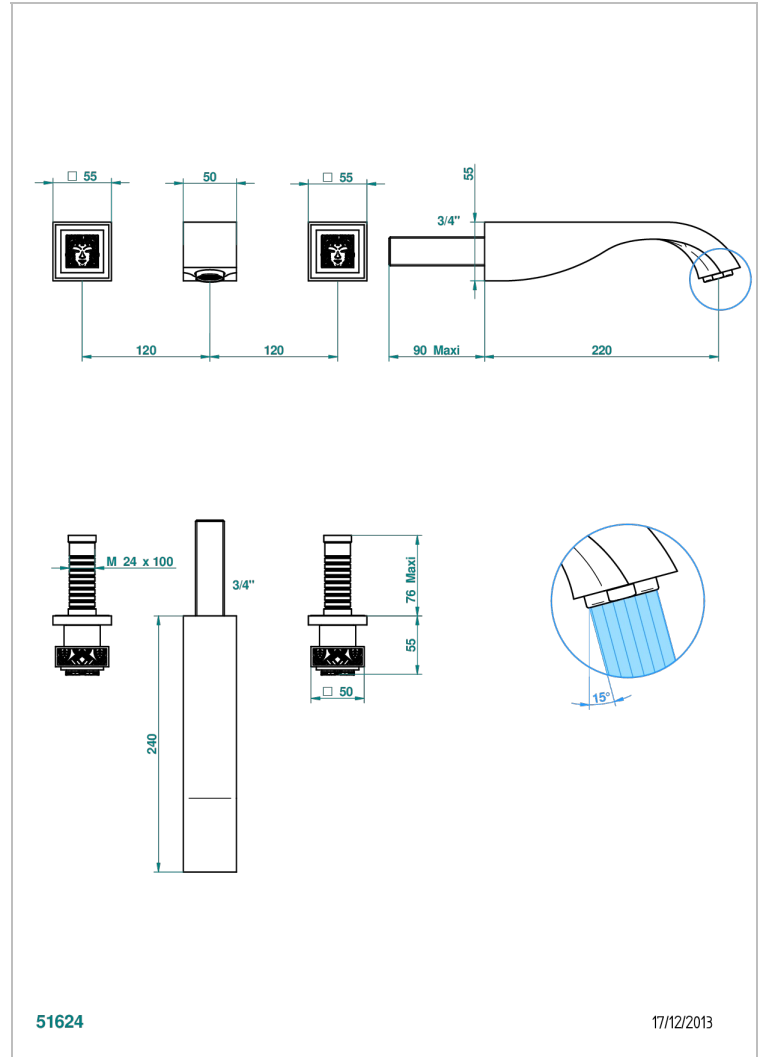

MASQUE DE FEMME LUNAIRE

A2R-40SGB

Trim only for wall mounted 3-hole basin mixer

THG[®]
PARIS

51624

17/12/2013

CARACTERÍSTICAS

- Masque de Femme Lunaire
- Trim only for wall mounted 3-hole basin mixer

ESPECIFICACIONES TÉCNICAS

- Recommandé : 3 bars (max. 5 bars) - Advised : 43,5 psi (max. 72 psi)
- 15 l/min à 3 bars (4 gpm at 43.5 psi)

PRODUCTOS RELACIONADOS

- Ref. G00-40AC Rough parts for wall mounted 3 hole mixer, cross handle version
- Ref. G00-40AM Rough parts for wall mounted 3 hole mixer, lever handle version