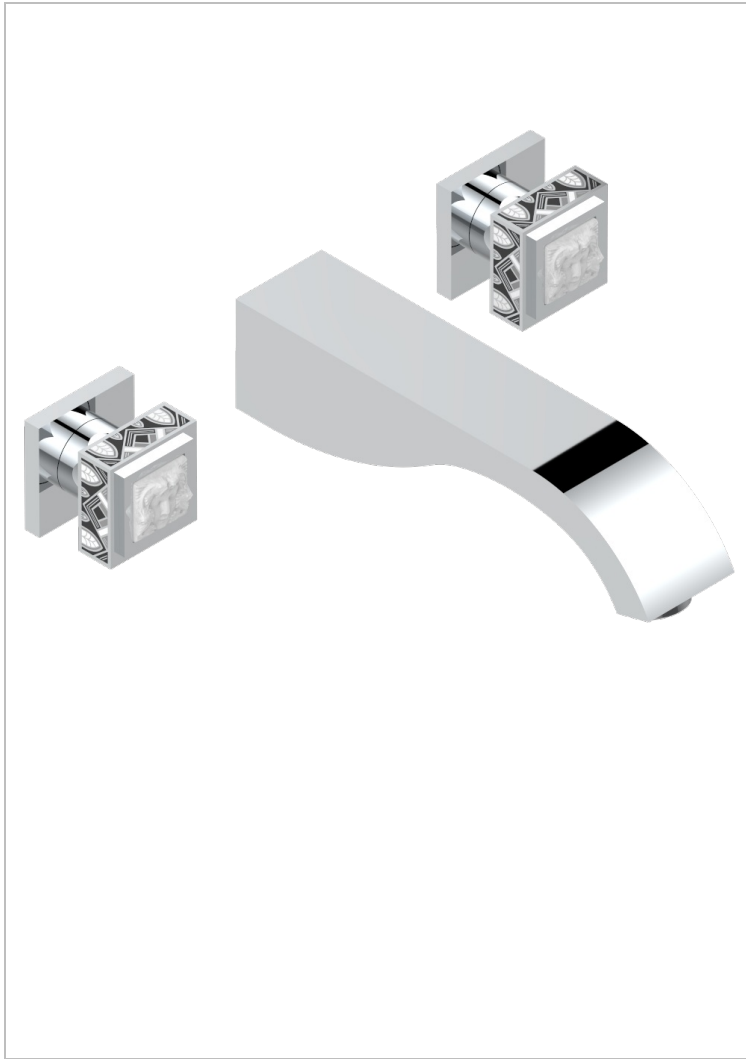

# MASQUE DE FEMME LUNAIRE

A2R-40SGB

Trim only for wall mounted 3-hole basin mixer

THG<sup>®</sup>  
PARIS

## CHARACTERISTIC

- Masque de Femme Lunaire
- Trim only for wall mounted 3-hole basin mixer

## RELATED SKU'S

- Ref. G00-40AC Rough parts for wall mounted 3 hole mixer, cross handle version
- Ref. G00-40AM Rough parts for wall mounted 3 hole mixer, lever handle version