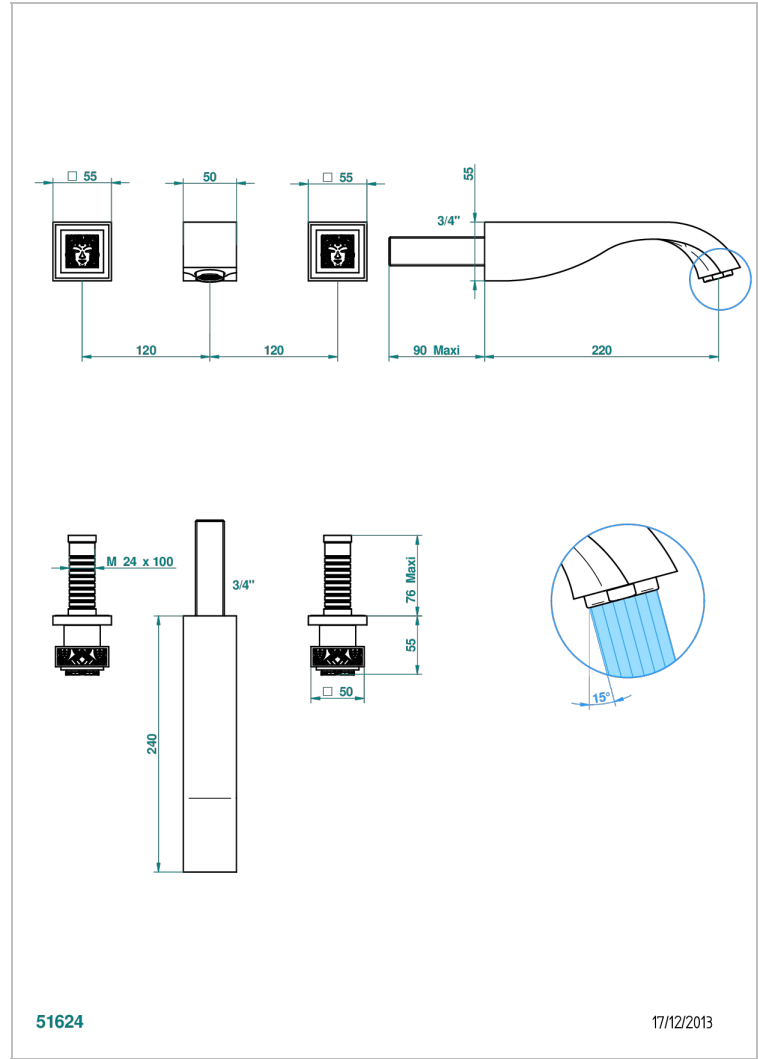

# MASQUE DE FEMME LUNAIRE

A2R-40SGB

Trim only for wall mounted 3-hole basin mixer

THG<sup>®</sup>  
PARIS

## CHARACTERISTIC

- Masque de Femme Lunaire
- Trim only for wall mounted 3-hole basin mixer

## TECHNICAL SPECS

- Recommandé : 3 bars (max. 5 bars) - Advised : 43,5 psi (max. 72 psi)
- 15 l/min à 3 bars (4 gpm at 43.5 psi)

## RELATED SKU'S

- Ref. G00-40AC Rough parts for wall mounted 3 hole mixer, cross handle version
- Ref. G00-40AM Rough parts for wall mounted 3 hole mixer, lever handle version