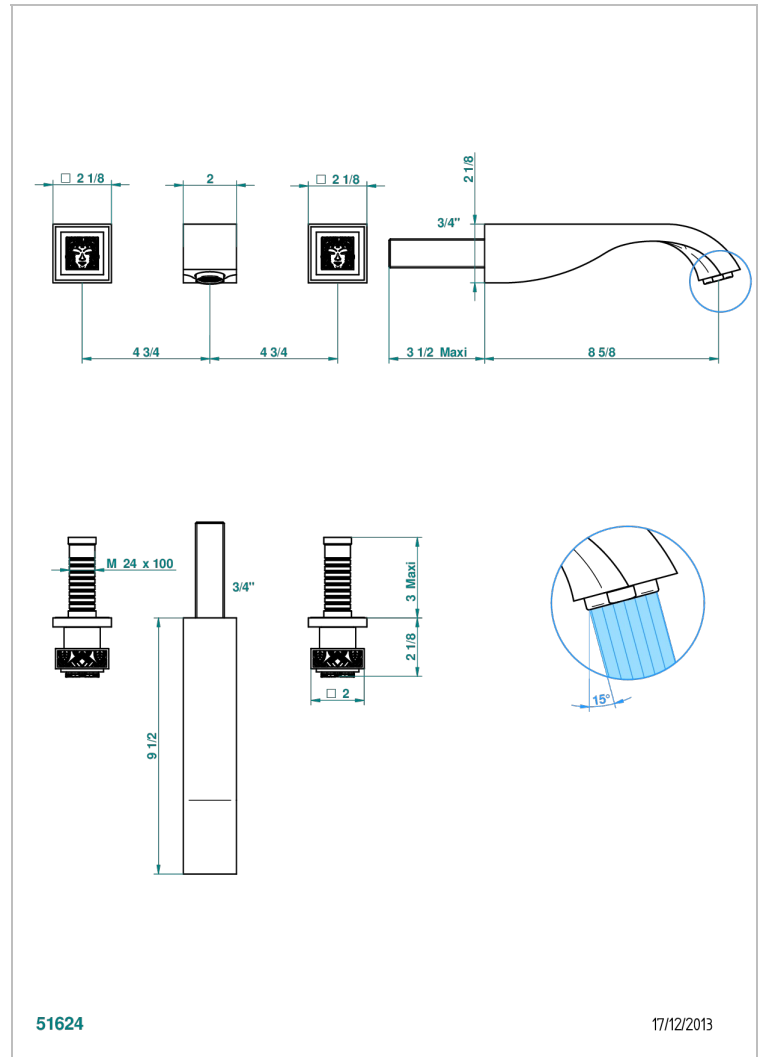

MASQUE DE FEMME LUNAIRE

A2R-40SGB

Trim only for wall mounted 3-hole basin mixer

THG[®]
PARIS

CARACTERÍSTICAS

- Masque de Femme Lunaire
- Trim only for wall mounted 3-hole basin mixer

ESPECIFICACIONES TÉCNICAS

- Recommandé : 3 bars (max. 5 bars) - Advised : 43,5 psi (max. 72 psi)
- 15 l/min à 3 bars (4 gpm at 43.5 psi)

PRODUCTOS RELACIONADOS

- Ref. G00-40AC Rough parts for wall mounted 3 hole mixer, cross handle version
- Ref. G00-40AM Rough parts for wall mounted 3 hole mixer, lever handle version