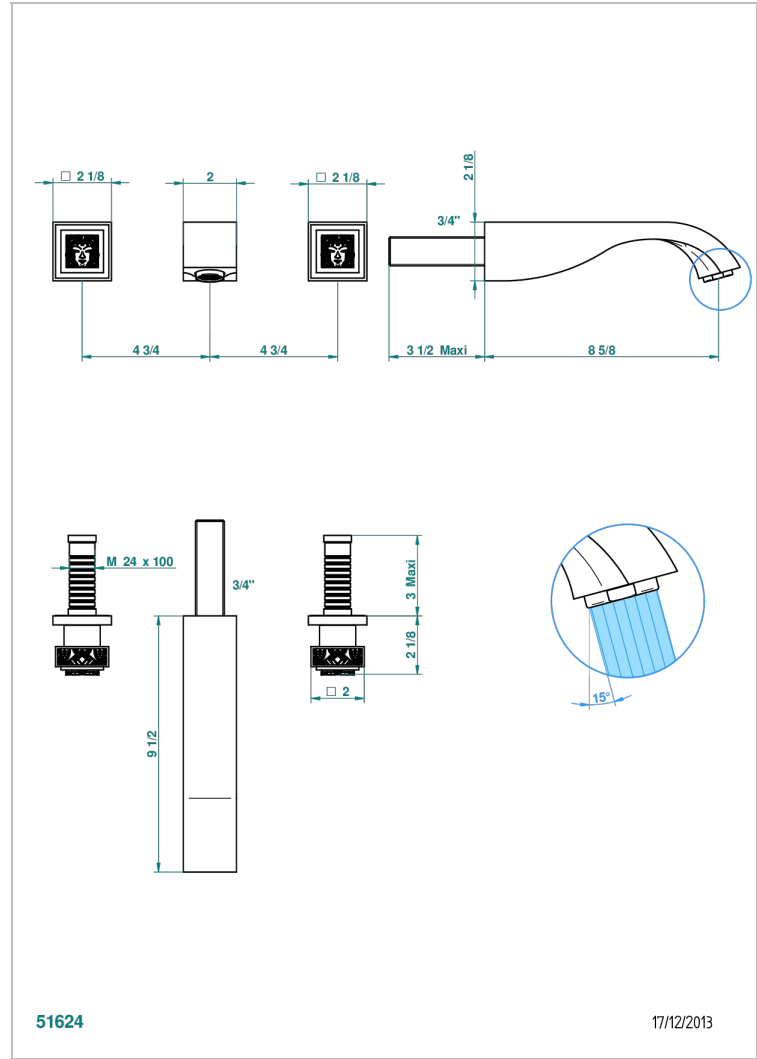

MASQUE DE FEMME LUNAIRE

A2R-40SGB

Trim only for wall mounted 3-hole basin mixer

THG[®]
PARIS

CHARACTERISTIC

- Masque de Femme Lunaire
- Trim only for wall mounted 3-hole basin mixer

TECHNICAL SPECS

- Recommandé : 3 bars (max. 5 bars) - Advised : 43,5 psi (max. 72 psi)
- 15 l/min à 3 bars (4 gpm at 43.5 psi)

RELATED SKU'S

- Ref. G00-40AC Rough parts for wall mounted 3 hole mixer, cross handle version
- Ref. G00-40AM Rough parts for wall mounted 3 hole mixer, lever handle version

AVAILABLE FINITIONS

Black ceram - D30
Matt chrome - C02
Matt gold - F07
Matt nickel (color finish) - C01
Polished chrome (color finish) - A02
Polished chrome / Polished gold (color finish) - G02