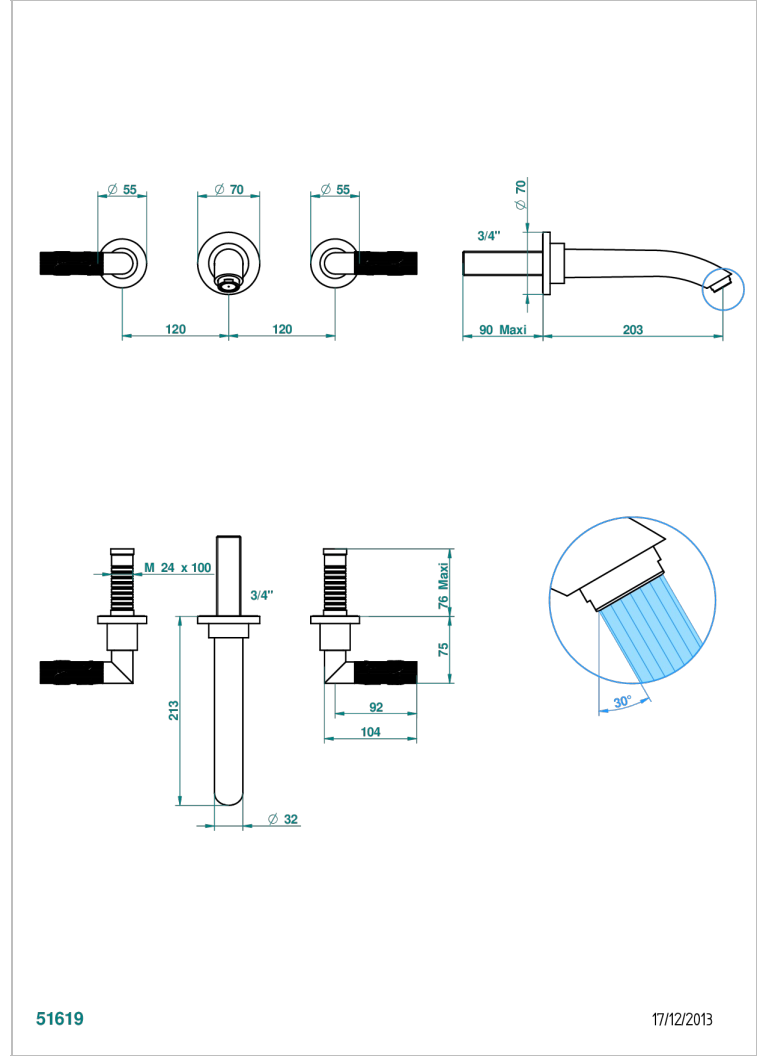

BAMBOU CLEAR CRYSTAL

A35-40SGBUS

Trim for wall mounted 3-hole lavatory set only

THG[®]
PARIS

51619

17/12/2013

CHARACTERISTIC

- BamboU Clear crystal
- Trim for wall mounted 3-hole lavatory set only

TECHNICAL SPECS

- Recommandé : 3 bars (max. 5 bars) - Advised : 43,5 psi (max. 72 psi)
- 15 l/min à 3 bars (4 gpm at 43.5 psi)

RELATED SKU'S

- Ref. G00-40AM/US Rough parts for wall set (one counter clockwise and one clockwise cartridges)