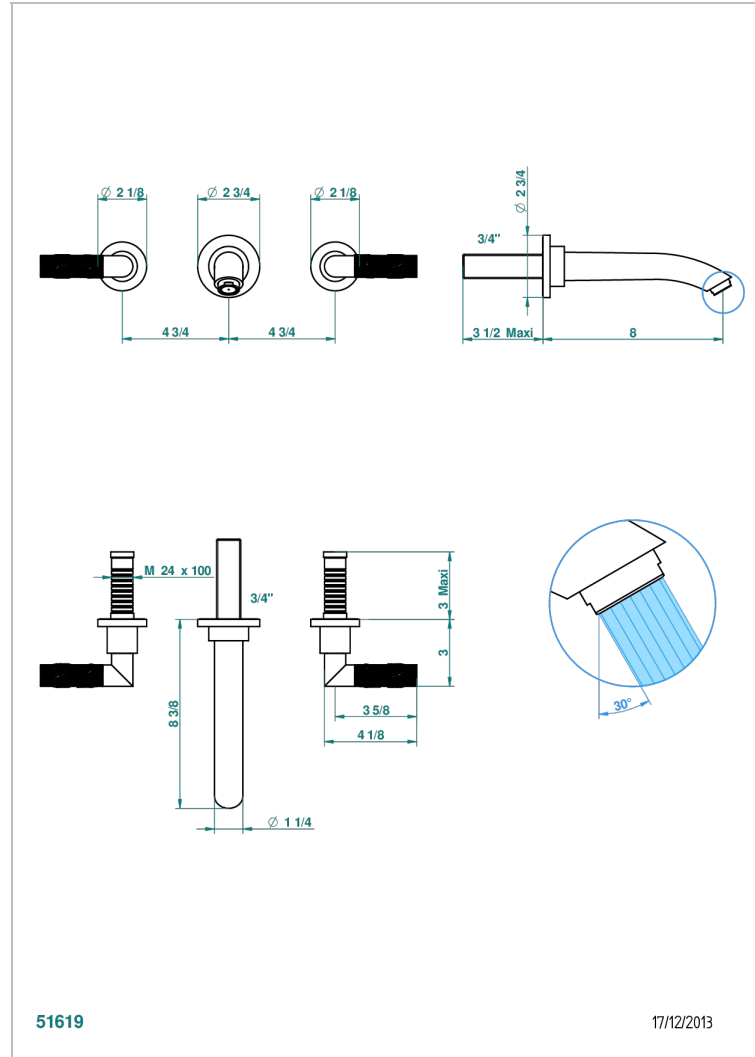

BAMBOU CLEAR CRYSTAL

A35-40SGBUS

Trim for wall mounted 3-hole lavatory set only

51619

17/12/2013

CHARACTERISTIC

- Bambo Clear crystal
- Trim for wall mounted 3-hole lavatory set only

TECHNICAL SPECS

- Recommandé : 3 bars (max. 5 bars) - Advised : 43,5 psi (max. 72 psi)
- 15 l/min à 3 bars (4 gpm at 43.5 psi)

RELATED SKU'S

- Ref. G00-40AM/US Rough parts for wall set (one counter clockwise and one clockwise cartridges)