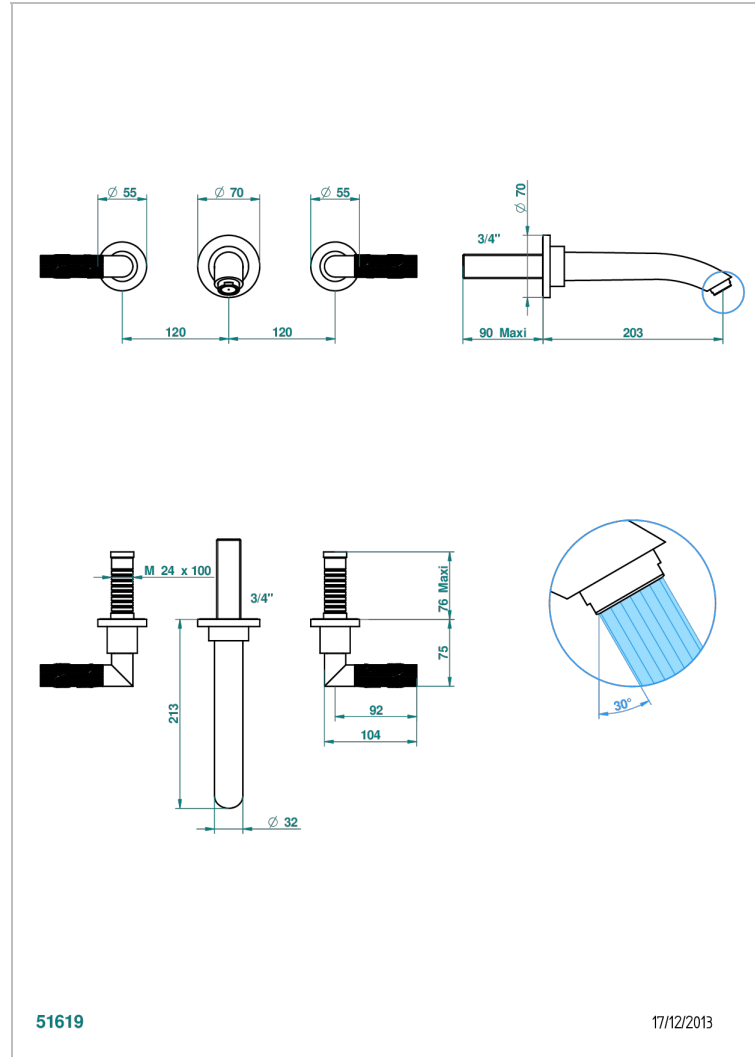

# BAMBOU CLEAR CRYSTAL

A35-40SGB

Trim only for wall mounted 3-hole basin mixer

## CHARACTERISTIC

- Bambou Clear crystal
- Trim only for wall mounted 3-hole basin mixer

## RELATED SKU'S

- Ref. G00-40AC Rough parts for wall mounted 3 hole mixer, cross handle version
- Ref. G00-40AM Rough parts for wall mounted 3 hole mixer, lever handle version