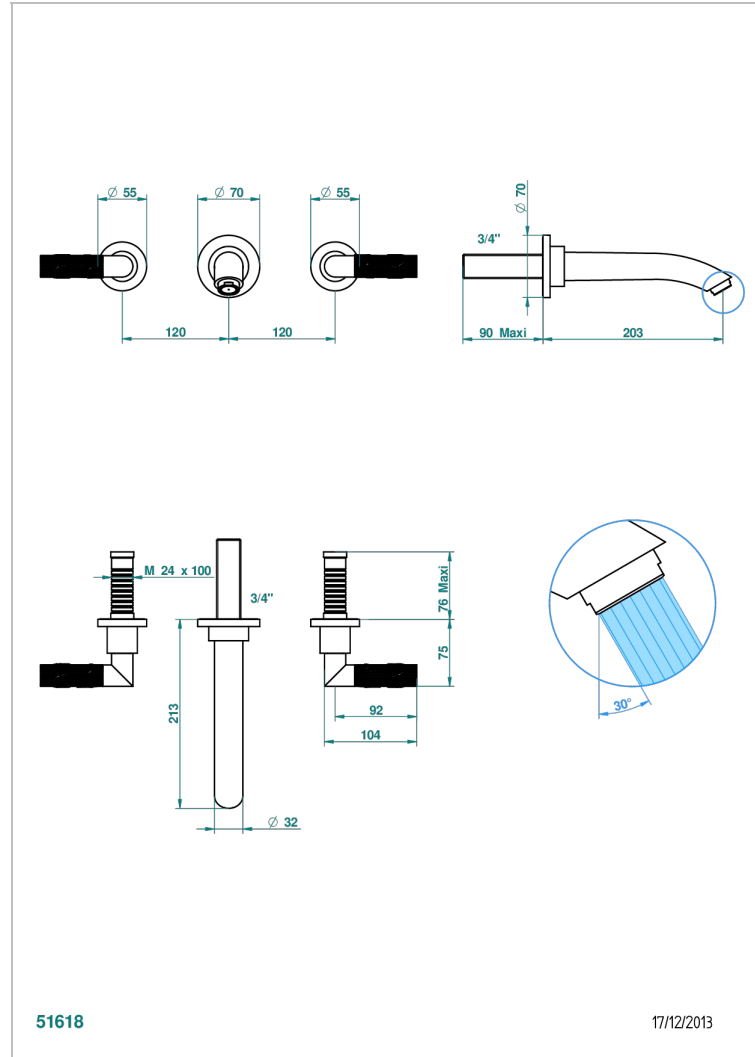

BAMBOU CLEAR CRYSTAL

A35-41SGB

Trim for wall mounted 3-hole bath set only

51618

17/12/2013

CHARACTERISTIC

- BamboU Clear crystal
- Trim for wall mounted 3-hole bath set only

TECHNICAL SPECS

- Recommandé : 3 bars (max. 5 bars) - Advised : 43,5 psi (max. 72 psi)
- Bec : 35 l/min à 3 bars
- Spout : 9.26 gpm at 43.5 psi

RELATED SKU'S

- Ref. G00-40AM/US Rough parts for wall set (one counter clockwise and one clockwise cartridges)