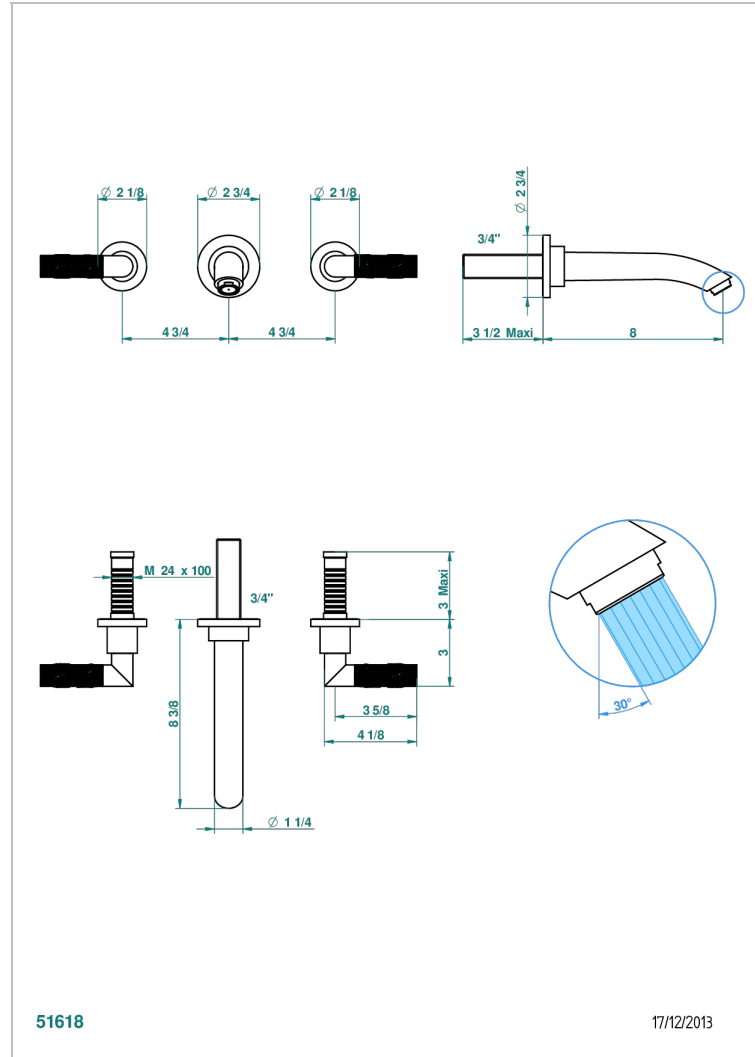

# BAMBOU CLEAR CRYSTAL

A35-41SGB

Trim for wall mounted 3-hole bath set only

51618

17/12/2013

## CHARACTERISTIC

- BamboU Clear crystal
- Trim for wall mounted 3-hole bath set only

## TECHNICAL SPECS

- Recommandé : 3 bars (max. 5 bars) - Advised : 43,5 psi (max. 72 psi)
- Bec : 35 l/min à 3 bars
- Spout : 9.26 gpm at 43.5 psi

## RELATED SKU'S

- Ref. G00-40AM/US Rough parts for wall set (one counter clockwise and one clockwise cartridges)