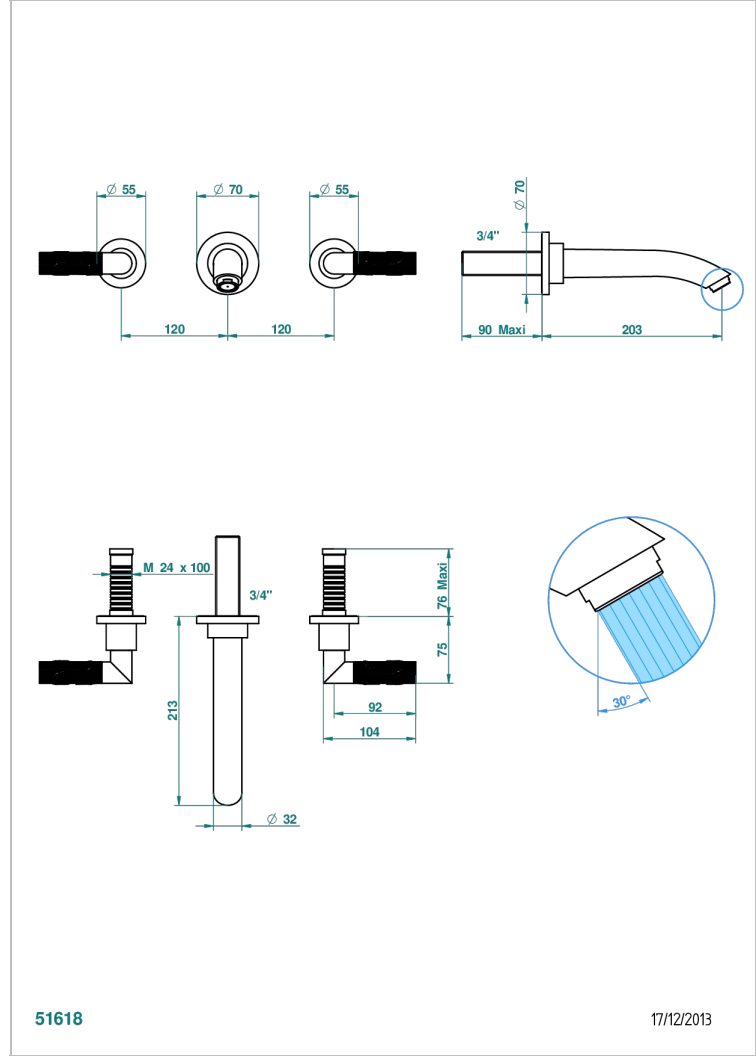

# BAMBOU CRISTAL CLARO

A35-41SGB

Trim only for wall mounted 3-hole bath mixer

THG<sup>®</sup>  
PARIS

## CARACTERÍSTICAS

- BamboU cristal claro
- Trim only for wall mounted 3-hole bath mixer

## ESPECIFICACIONES TÉCNICAS

- Recommandé : 3 bars (max. 5 bars) - Advised : 43,5 psi (max. 72 psi)
- Bec : 35 l/min à 3 bars
- Spout : 9.26 gpm at 43.5 psi

## PRODUCTOS RELACIONADOS

- Ref. G00-40AC Rough parts for wall mounted 3 hole mixer, cross handle version
- Ref. G00-40AM Rough parts for wall mounted 3 hole mixer, lever handle version