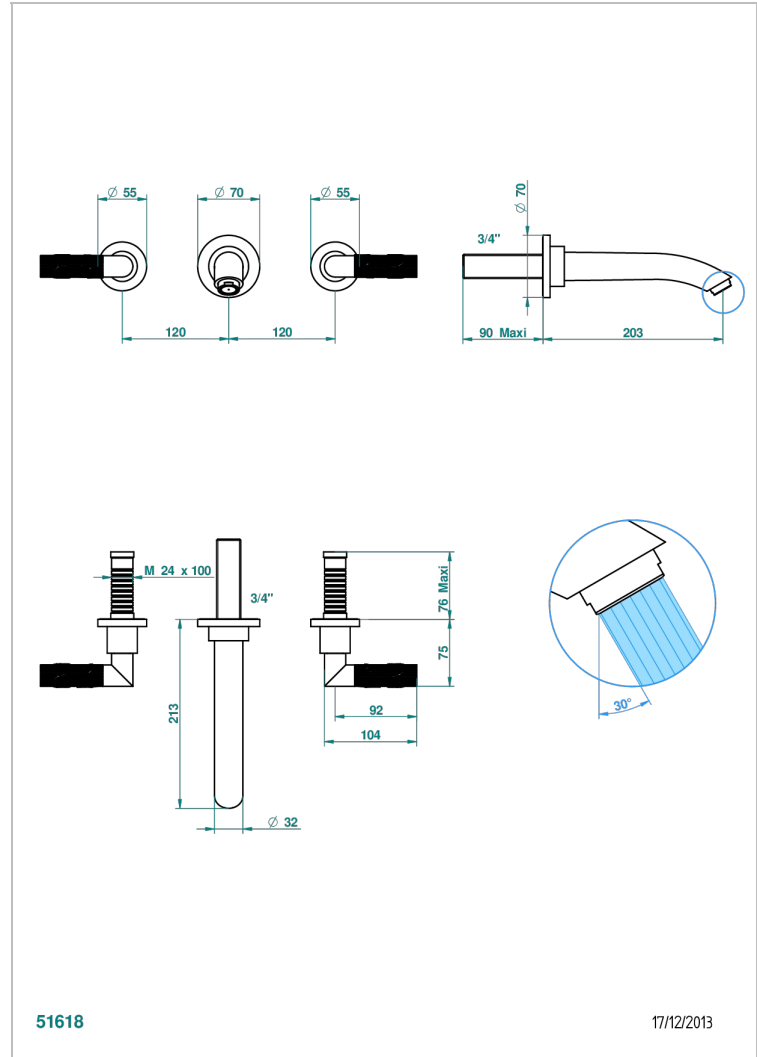

BAMBOU CLEAR CRYSTAL

A35-41SGB

Trim only for wall mounted 3-hole bath mixer

51618

17/12/2013

CHARACTERISTIC

- Bambo Clear crystal
- Trim only for wall mounted 3-hole bath mixer

TECHNICAL SPECS

- Recommandé : 3 bars (max. 5 bars) - Advised : 43,5 psi (max. 72 psi)
- Bec : 35 l/min à 3 bars
- Spout : 9.26 gpm at 43.5 psi

RELATED SKU'S

- Ref. G00-40AC Rough parts for wall mounted 3 hole mixer, cross handle version
- Ref. G00-40AM Rough parts for wall mounted 3 hole mixer, lever handle version