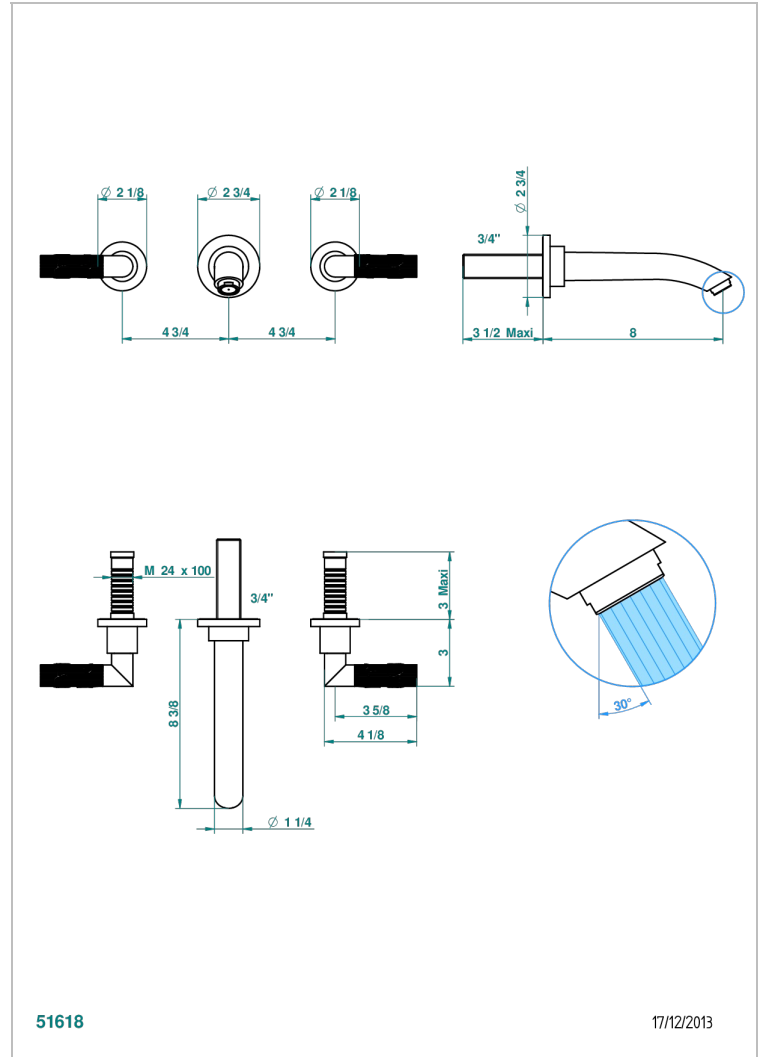

BAMBOU CRISTAL CLARO

A35-41SGB

Trim only for wall mounted 3-hole bath mixer

THG[®]
PARIS

CARACTERÍSTICAS

- BamboU cristal claro
- Trim only for wall mounted 3-hole bath mixer

ESPECIFICACIONES TÉCNICAS

- Recommandé : 3 bars (max. 5 bars) - Advised : 43,5 psi (max. 72 psi)
- Bec : 35 l/min à 3 bars
- Spout : 9.26 gpm at 43.5 psi

PRODUCTOS RELACIONADOS

- Ref. G00-40AC Rough parts for wall mounted 3 hole mixer, cross handle version
- Ref. G00-40AM Rough parts for wall mounted 3 hole mixer, lever handle version

ACABADOS DISPONIBLES