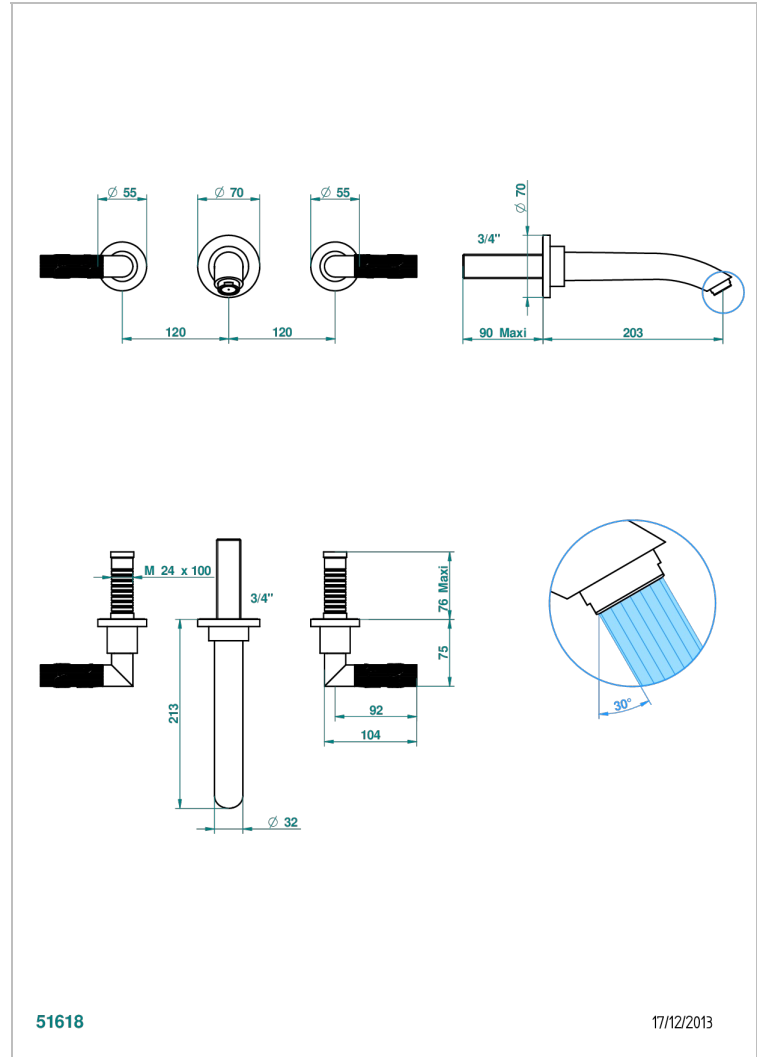

BAMBOU CLEAR CRYSTAL

A35-41SGB

Trim only for wall mounted 3-hole bath mixer

CHARACTERISTIC

- BamboU Clear crystal
- Trim only for wall mounted 3-hole bath mixer

TECHNICAL SPECS

- Recommandé : 3 bars (max. 5 bars) - Advised : 43,5 psi (max. 72 psi)
- Bec : 35 l/min à 3 bars
- Spout : 9.26 gpm at 43.5 psi

RELATED SKU'S

- Ref. G00-40AC Rough parts for wall mounted 3 hole mixer, cross handle version
- Ref. G00-40AM Rough parts for wall mounted 3 hole mixer, lever handle version

AVAILABLE FINITIONS

Antique nickel - H28
Black ceram - D30
Blush PVD - H62
Brass color PVD - H49
Brown bronze color PVD - F33
Gold color PVD - H52