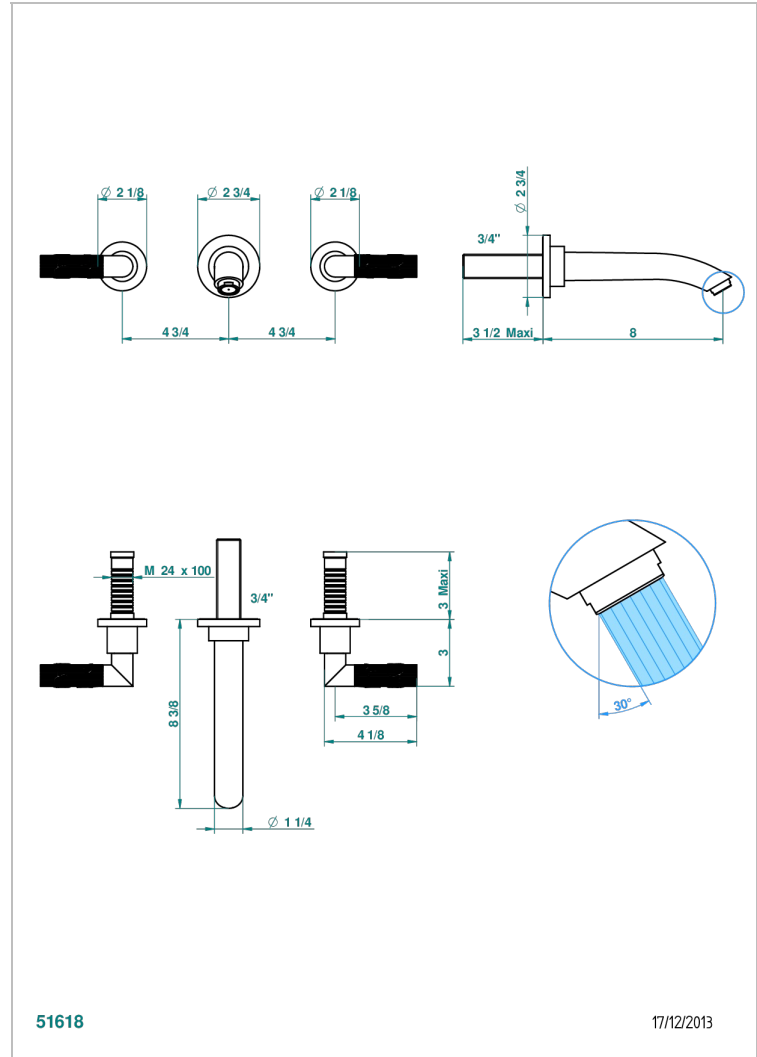

# BAMBOU CLEAR CRYSTAL

A35-41SGB

Trim only for wall mounted 3-hole bath mixer

## CHARACTERISTIC

- Bambo Clear crystal
- Trim only for wall mounted 3-hole bath mixer

## TECHNICAL SPECS

- Recommandé : 3 bars (max. 5 bars) - Advised : 43,5 psi (max. 72 psi)
- Bec : 35 l/min à 3 bars
- Spout : 9.26 gpm at 43.5 psi

## RELATED SKU'S

- Ref. G00-40AC Rough parts for wall mounted 3 hole mixer, cross handle version
- Ref. G00-40AM Rough parts for wall mounted 3 hole mixer, lever handle version