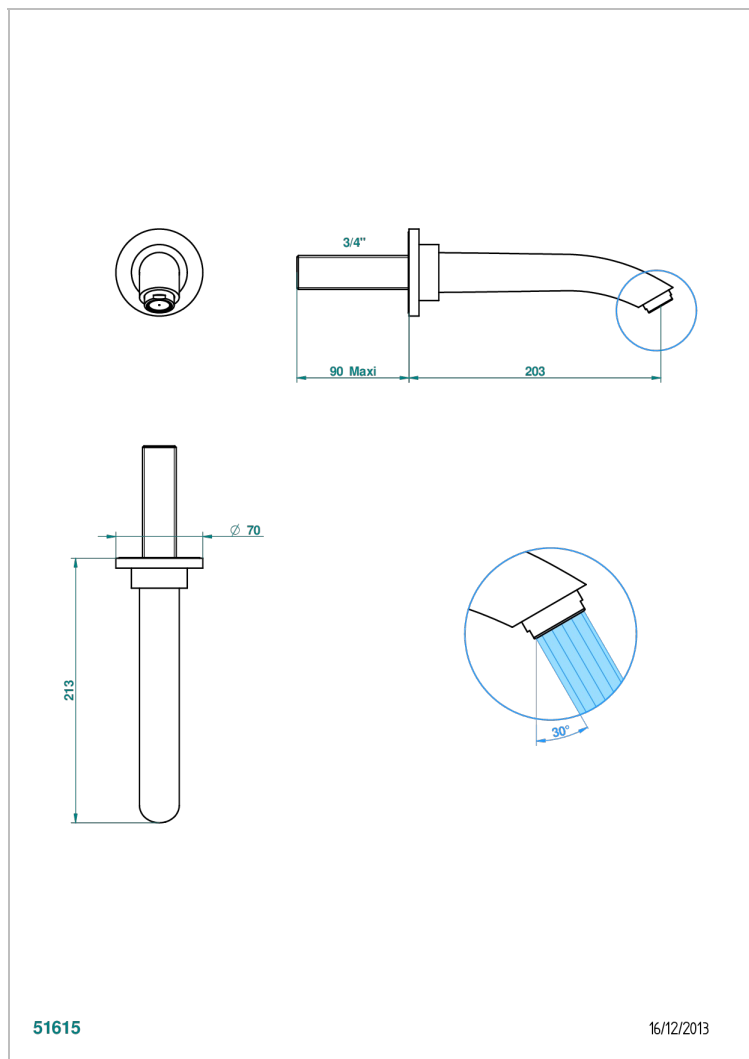

# BAMBOU CRISTAL CLARO

A35-43SGB

Basin wall spout 3/4 no T junction

THG<sup>®</sup>  
PARIS

51615

16/12/2013

## CARACTERÍSTICAS

- Bambou cristal claro
- Basin wall spout 3/4 no T junction