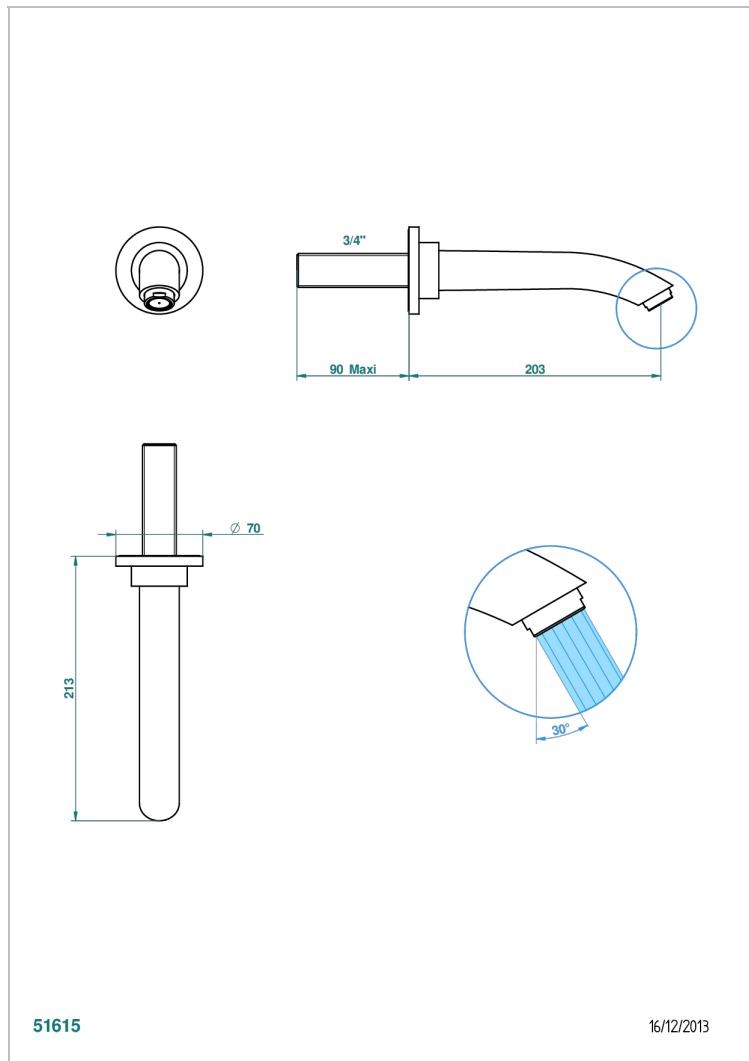

BAMBOU CLEAR CRYSTAL

A35-43SGB

Basin wall spout 3/4 no T junction

THG[®]
PARIS

51615

16/12/2013

CHARACTERISTIC

- BamboU Clear crystal
- Basin wall spout 3/4 no T junction

TECHNICAL SPECS

- Recommandé : 3 bars (max. 5 bars) - Advised : 43,5 psi (max. 72 psi)
- 15 l/min à 3 bars (4 gpm at 43.5 psi)

AVAILABLE FINITIONS

Antique nickel - H28
Black ceram - D30
Blush PVD - H62
Brass color PVD - H49
Brown bronze color PVD - F33
Gold color PVD - H52