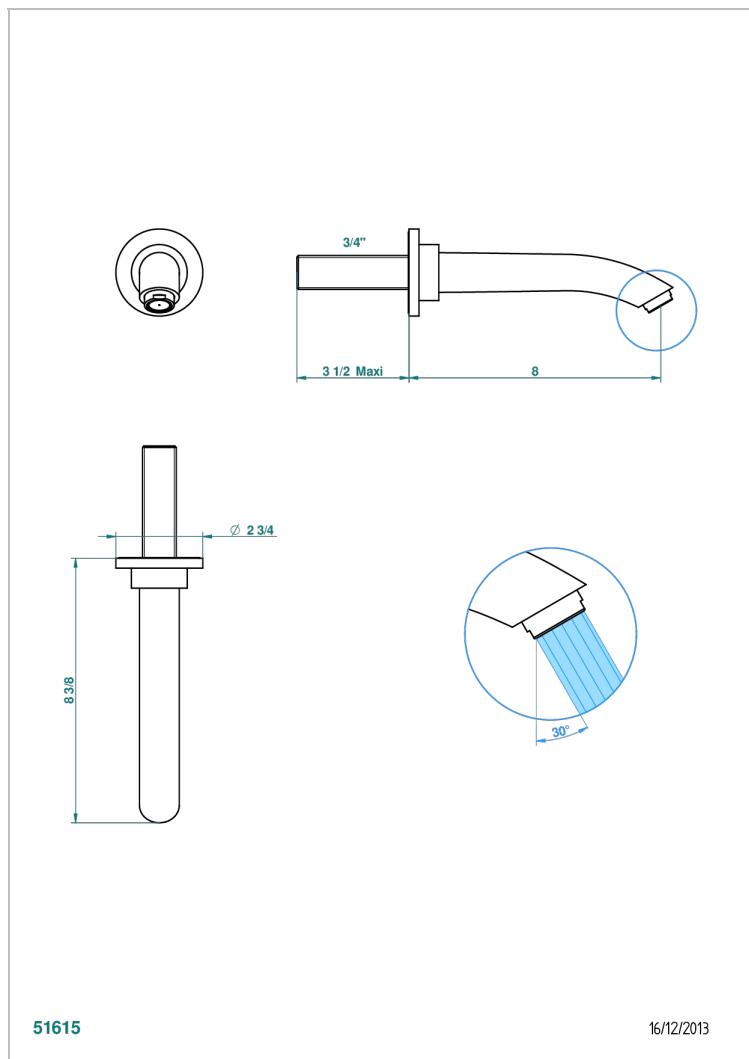

BAMBOU CRISTAL CLARO

A35-43SGB

Basin wall spout 3/4 no T junction

THG[®]
PARIS

CARACTERÍSTICAS

- Bambou cristal claro
- Basin wall spout 3/4 no T junction

ESPECIFICACIONES TÉCNICAS

- Recommandé : 3 bars (max. 5 bars) - Advised : 43,5 psi (max. 72 psi)
- 15 l/min à 3 bars (4 gpm at 43.5 psi)