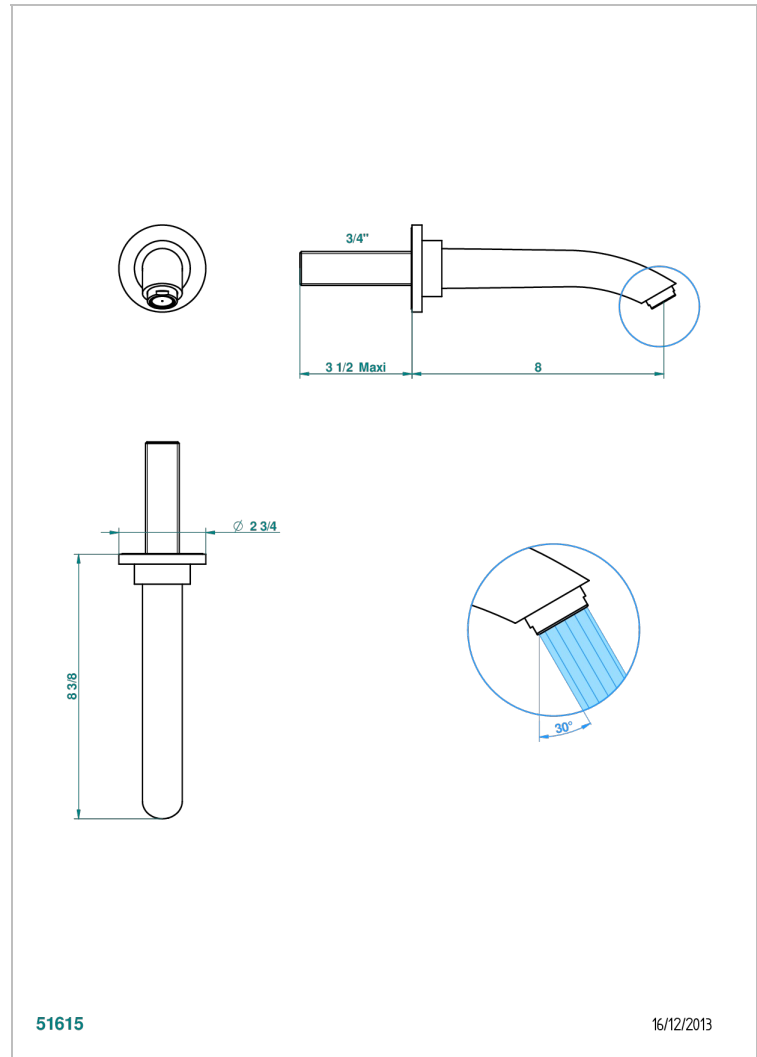

# BAMBOU CLEAR CRYSTAL

A35-43SGB

Basin wall spout 3/4 no T junction

THG<sup>®</sup>  
PARIS

## CHARACTERISTIC

- Bambo Clear crystal
- Basin wall spout 3/4 no T junction