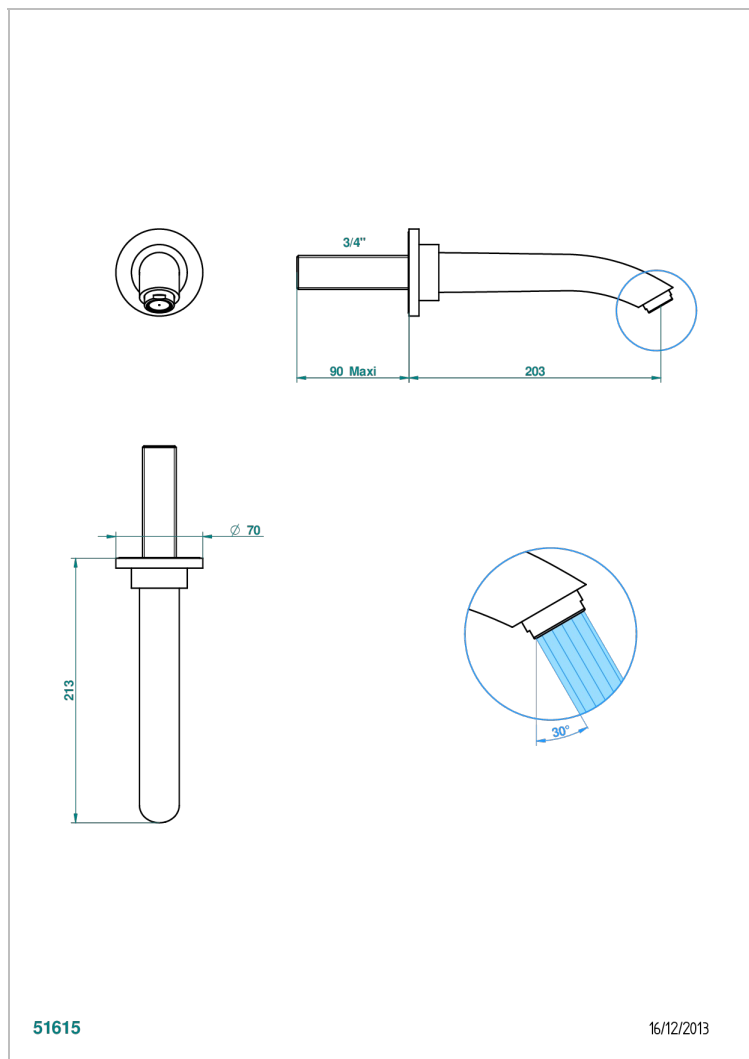

BAMBOU CRISTAL NEGRO

A33-43SGB

Basin wall spout 3/4 no T junction

THG[®]
PARIS

CARACTERÍSTICAS

- Bambou cristal negro
- Basin wall spout 3/4 no T junction

ESPECIFICACIONES TÉCNICAS

- Recommandé : 3 bars (max. 5 bars) - Advised : 43,5 psi (max. 72 psi)
- 15 l/min à 3 bars (4 gpm at 43.5 psi)