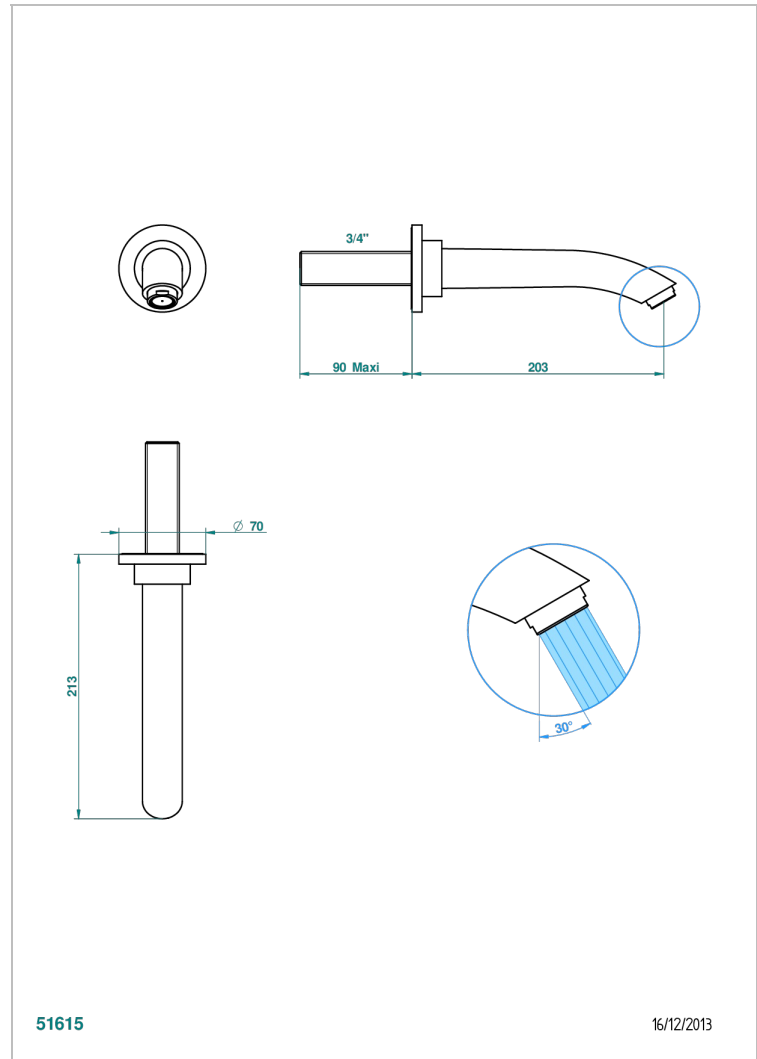

BAMBOU BLACK CRYSTAL

A33-43SGB

Basin wall spout 3/4 no T junction

THG[®]
PARIS

CHARACTERISTIC

- Bambou Black crystal
- Basin wall spout 3/4 no T junction

TECHNICAL SPECS

- Recommandé : 3 bars (max. 5 bars) - Advised : 43,5 psi (max. 72 psi)
- 15 l/min à 3 bars (4 gpm at 43.5 psi)