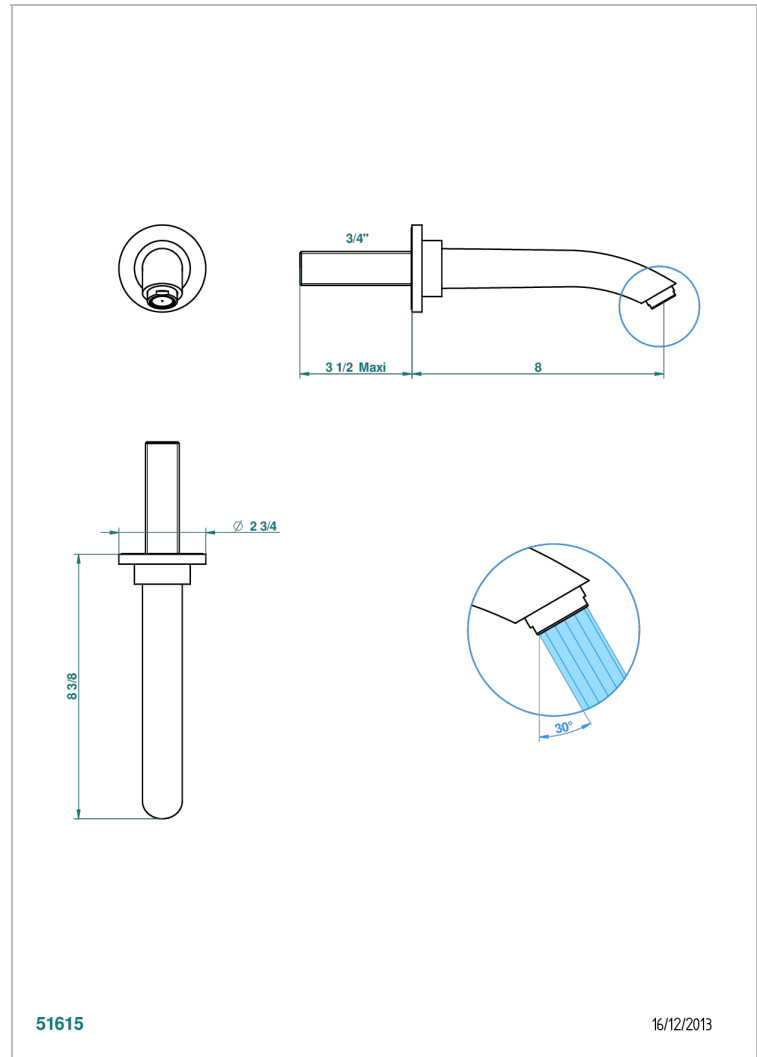

# BAMBOU CRISTAL NEGRO

A33-43SGB

Basin wall spout 3/4 no T junction

THG<sup>®</sup>  
PARIS

## CARACTERÍSTICAS

- Bambou cristal negro
- Basin wall spout 3/4 no T junction