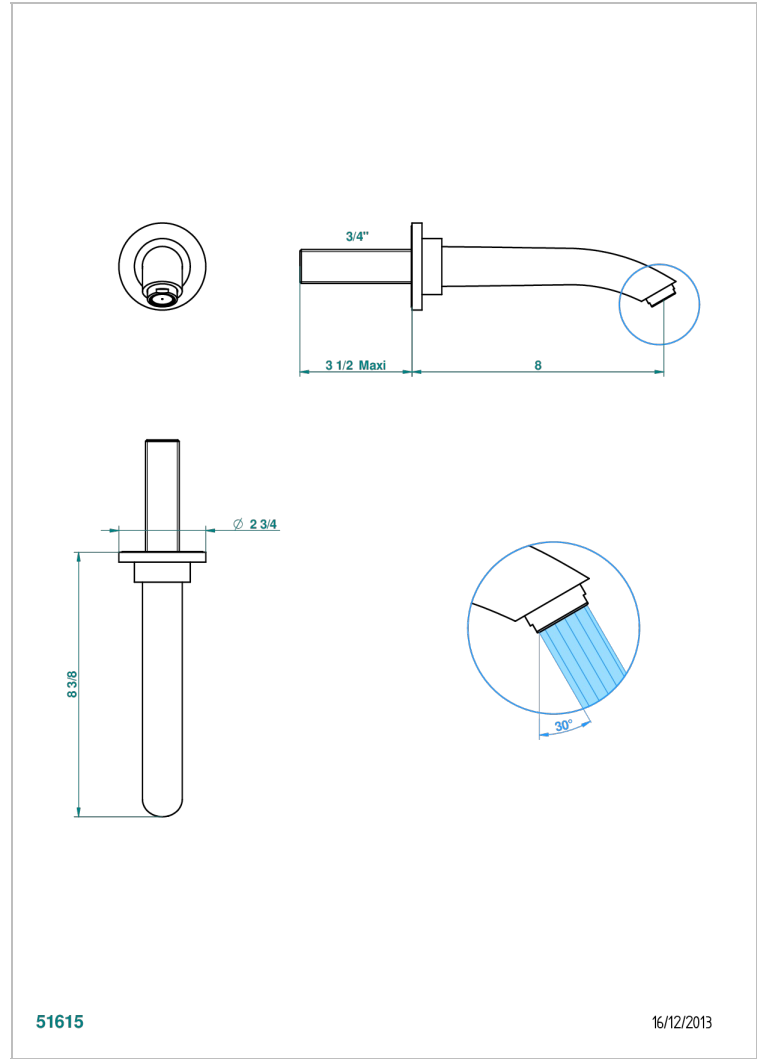

BAMBOU BLACK CRYSTAL

A33-43SGB

Basin wall spout 3/4 no T junction

THG[®]
PARIS

CHARACTERISTIC

- Bambou Black crystal
- Basin wall spout 3/4 no T junction

TECHNICAL SPECS

- Recommandé : 3 bars (max. 5 bars) - Advised : 43,5 psi (max. 72 psi)
- 15 l/min à 3 bars (4 gpm at 43.5 psi)