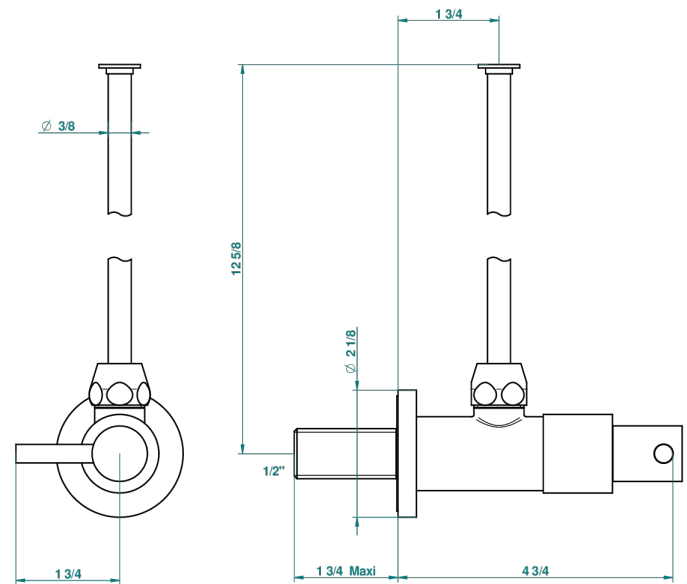

NANO WITH LEVER

G5B-181/S

1/2" stylised adjustable stop cock with 30 cm tube

51614

18/12/2013

CHARACTERISTIC

- Nano with lever
- 1/2" stylised adjustable stop cock with 30 cm tube

AVAILABLE FINITIONS

Antique nickel - H28
Black ceram - D30
Matt chrome - C02
Matt gold - F07
Matt nickel (color finish) - C01
Polished chrome (color finish) - A02

Polished chrome / Polished gold (color finish) - G02
Polished gold (color finish) - F01
Polished nickel - B01
Soft gold - F30
Soft matt gold - F31