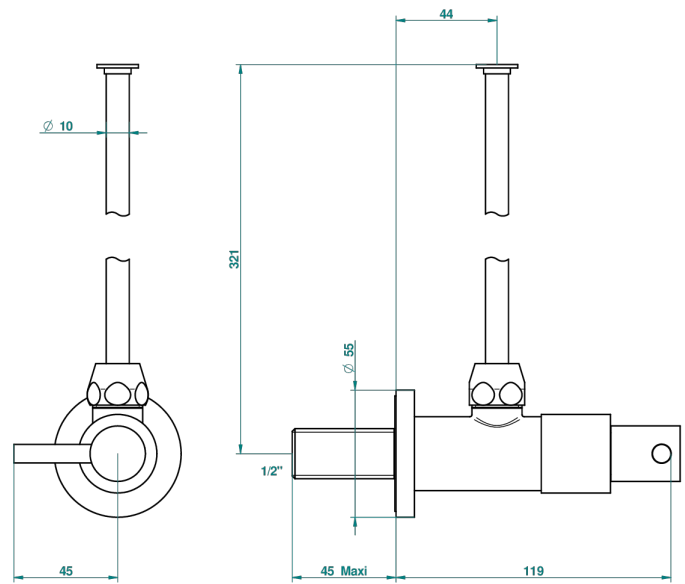

NANO WITH LEVER

G5B-181/S

1/2" stylised adjustable stop cock with 30 cm tube

51614

18/12/2013

CHARACTERISTIC

- Nano with lever
- 1/2" stylised adjustable stop cock with 30 cm tube

AVAILABLE FINITIONS

Antique nickel - H28
Black ceram - D30
Matt chrome - C02
Matt gold - F07
Matt nickel (color finish) - C01
Polished chrome (color finish) - A02

Polished chrome / Polished gold (color finish) - G02
Polished gold (color finish) - F01
Polished nickel - B01
Soft gold - F30
Soft matt gold - F31