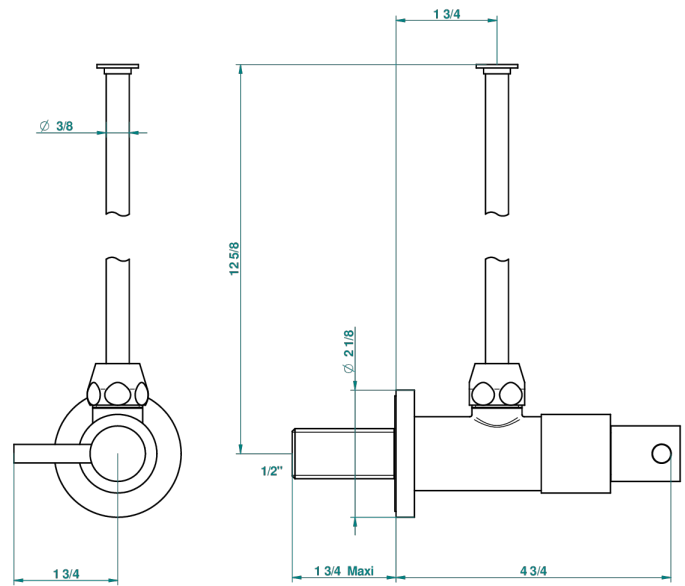

NANO WITH LEVER

G5B-181/S

1/2" stylised adjustable stop cock with 30 cm tube

51614

18/12/2013

CHARACTERISTIC

- Nano with lever
- 1/2" stylised adjustable stop cock with 30 cm tube

AVAILABLE FINITIONS

Antique nickel - H28
Black ceram - D30
Matt chrome - C02
Matt gold - F07
Matt nickel (color finish) - C01
Polished chrome (color finish) - A02

Polished chrome / Polished gold (color finish) - G02
Polished gold (color finish) - F01
Polished nickel - B01
Soft gold - F30
Soft matt gold - F31