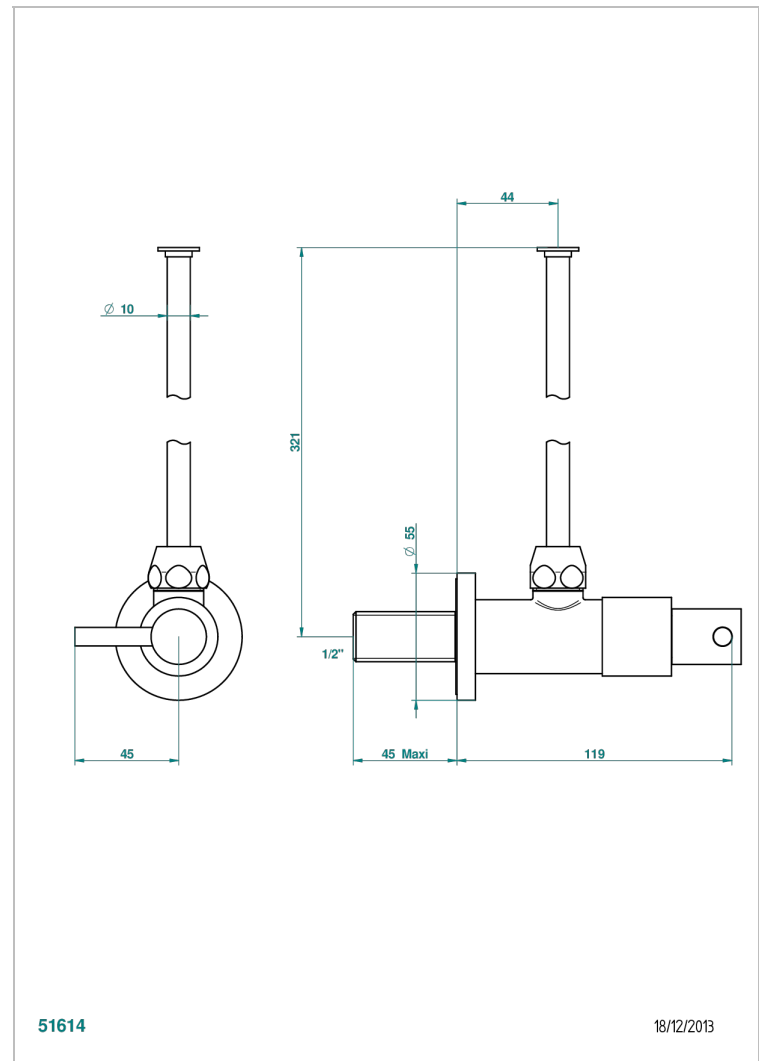

# NANO WITH LEVER

G5B-181/S

1/2" stylised adjustable stop cock with 30 cm tube

## CHARACTERISTIC

- Nano with lever
- 1/2" stylised adjustable stop cock with 30 cm tube

## AVAILABLE FINITIONS

Antique nickel - H28  
Black ceram - D30  
Matt chrome - C02  
Matt gold - F07  
Matt nickel (color finish) - C01  
Polished chrome (color finish) - A02

Polished chrome / Polished gold (color finish) - G02  
Polished gold (color finish) - F01  
Polished nickel - B01  
Soft gold - F30  
Soft matt gold - F31