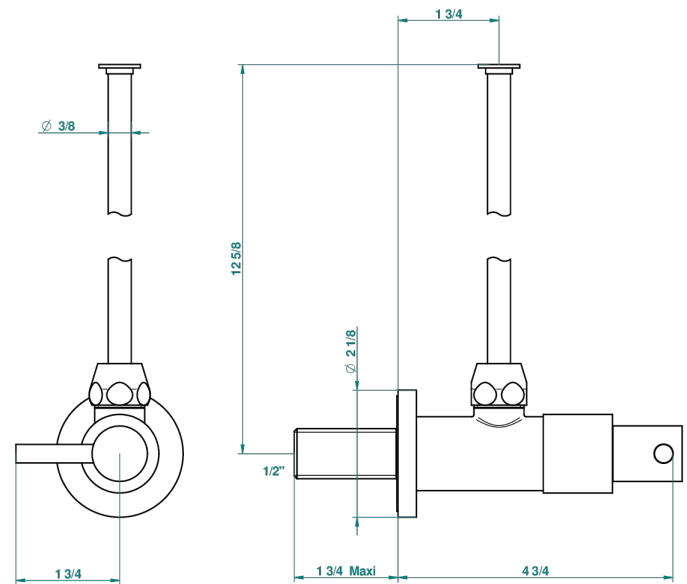

# NANO WITH LEVER

G5B-181/S

1/2" stylised adjustable stop cock with 30 cm tube

51614

18/12/2013

## CHARACTERISTIC

- Nano with lever
- 1/2" stylised adjustable stop cock with 30 cm tube