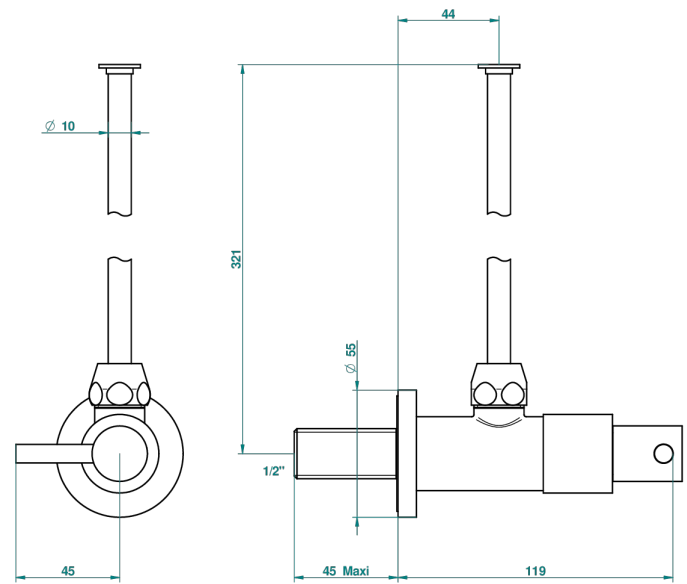

NANO

G5A-181/S

1/2" stylised adjustable stop cock with 30 cm tube

51614

18/12/2013

CHARACTERISTIC

- Nano
- 1/2" stylised adjustable stop cock with 30 cm tube

AVAILABLE FINITIONS

Antique nickel - H28
Black ceram - D30
Matt chrome - C02
Matt gold - F07
Matt nickel (color finish) - C01
Polished chrome (color finish) - A02

Polished chrome / Polished gold (color finish) - G02
Polished gold (color finish) - F01
Polished nickel - B01
Soft gold - F30
Soft matt gold - F31